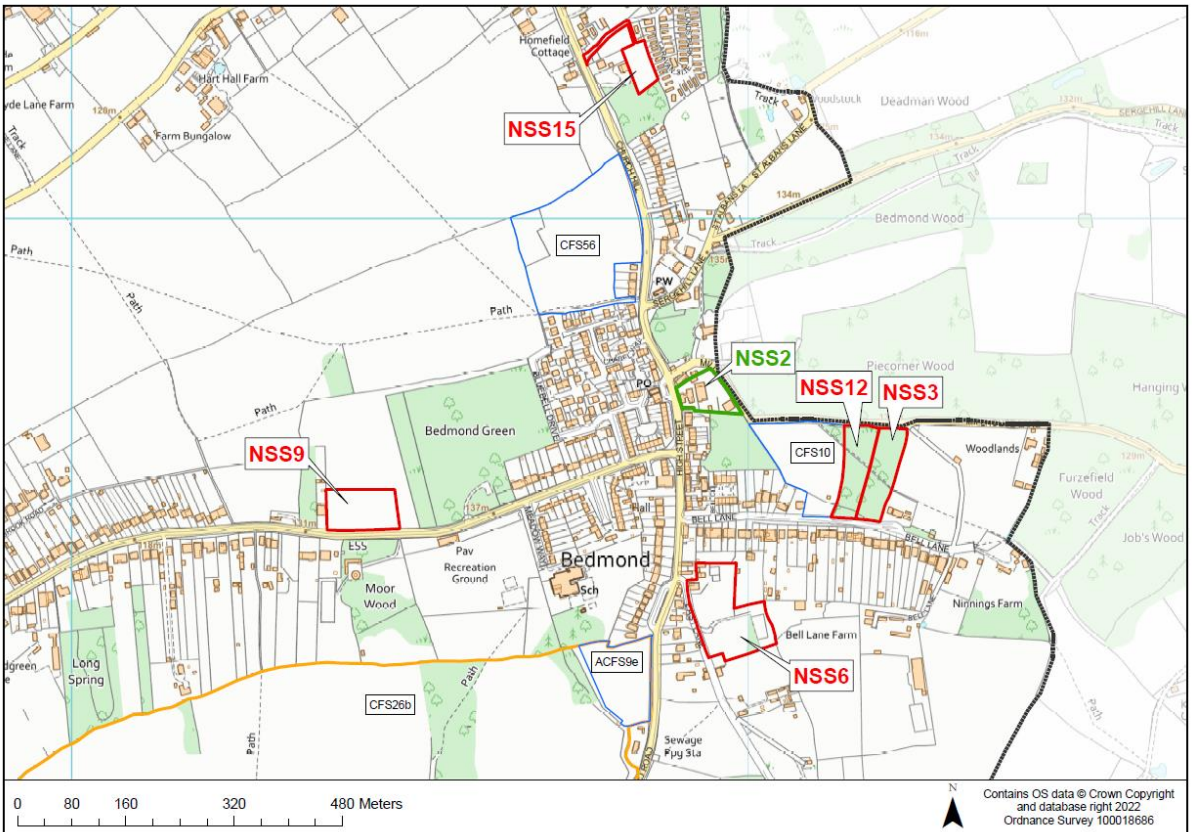

Key	
	New Sites Submitted (Not Recommended)
	New Sites Submitted (Recommended)
	Reconsidered Sites (Recommended)
	Regulation 18 Consultation Sites

- New Sites Submitted (Recommended)
- New Sites Submitted (Not recommended)
- Regulation 18 Consultation Sites
- Reconsidered Sites (Recommended)

District Map of Sites

Abbots Langley

Bedmond

Kings Langley/Hunton Bridge

Sarratt/Chipperfield

Maple Cross

West Hyde

Chorleywood