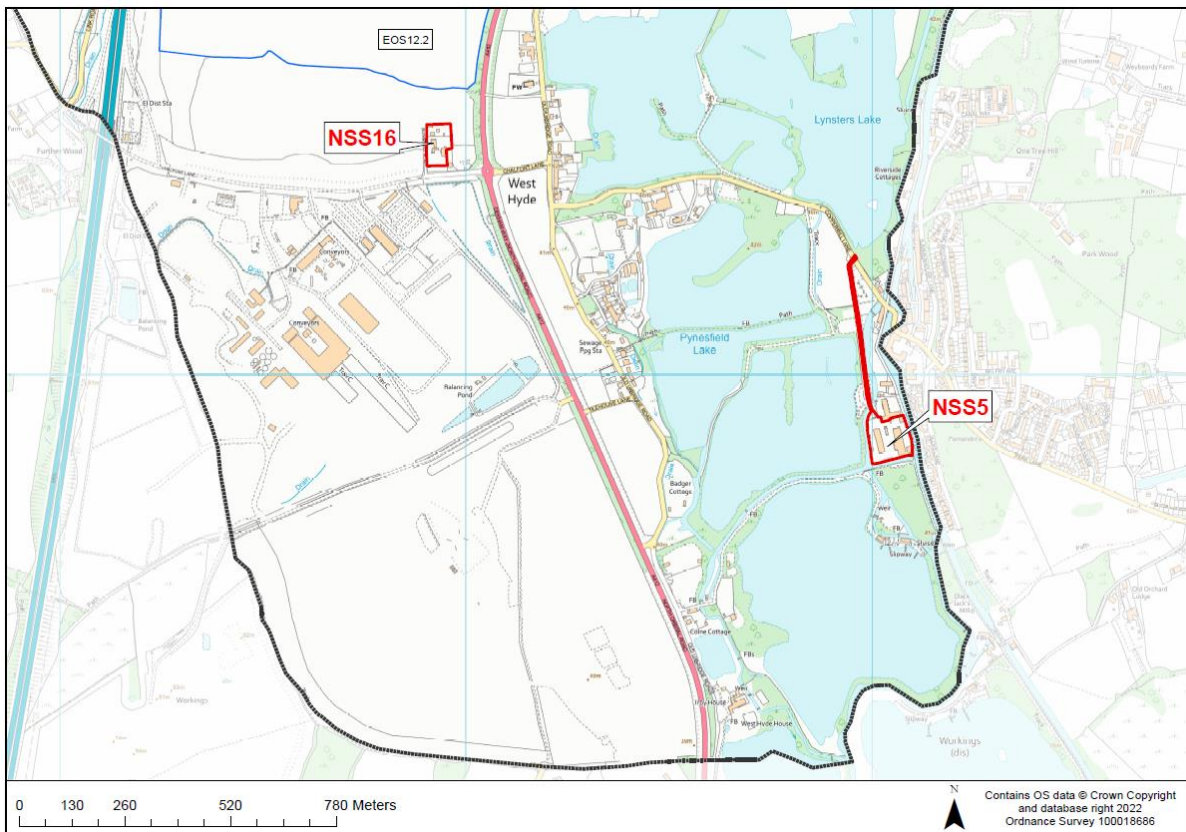

District Map of Sites

Abbots Langley

Bedmond

Kings Langley/Hunton Bridge

Sarratt/Chipperfield

Maple Cross

West Hyde

Chorleywood