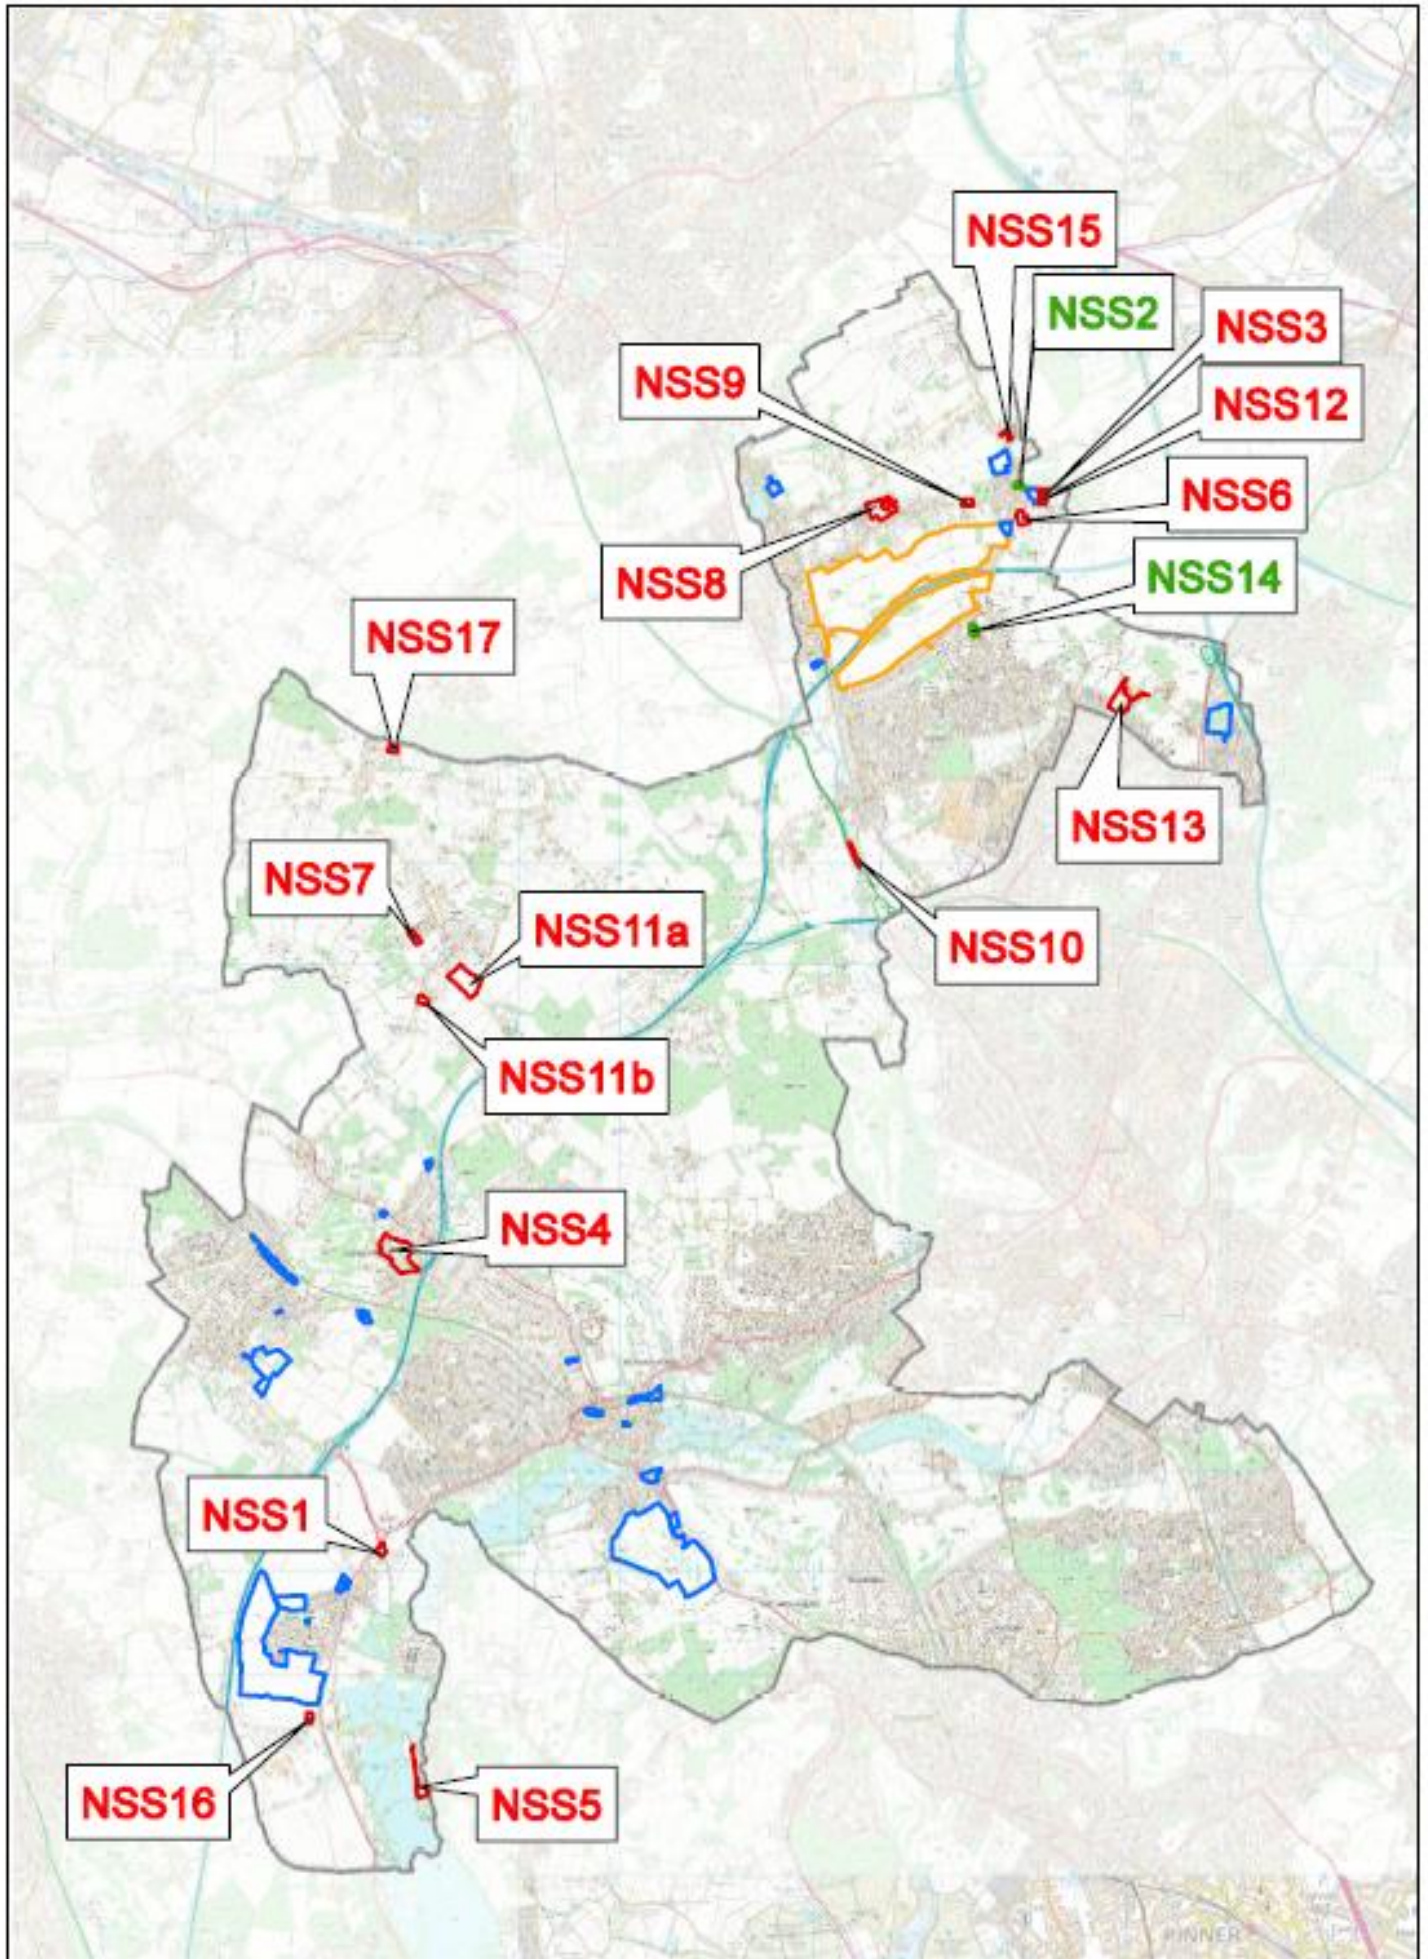

Key	
	New Sites Submitted (Not Recommended)
	New Sites Submitted (Recommended)
	Reconsidered Sites (Recommended)
	Regulation 18 Consultation Sites

- New Sites Submitted (Recommended)
- New Sites Submitted (Not recommended)
- Regulation 18 Consultation Sites
- Reconsidered Sites (Recommended)

District Map of Sites

Abbots Langley

Bedmond

Kings Langley/Hunton Bridge

Sarratt/Chipperfield

Maple Cross

West Hyde

Chorleywood