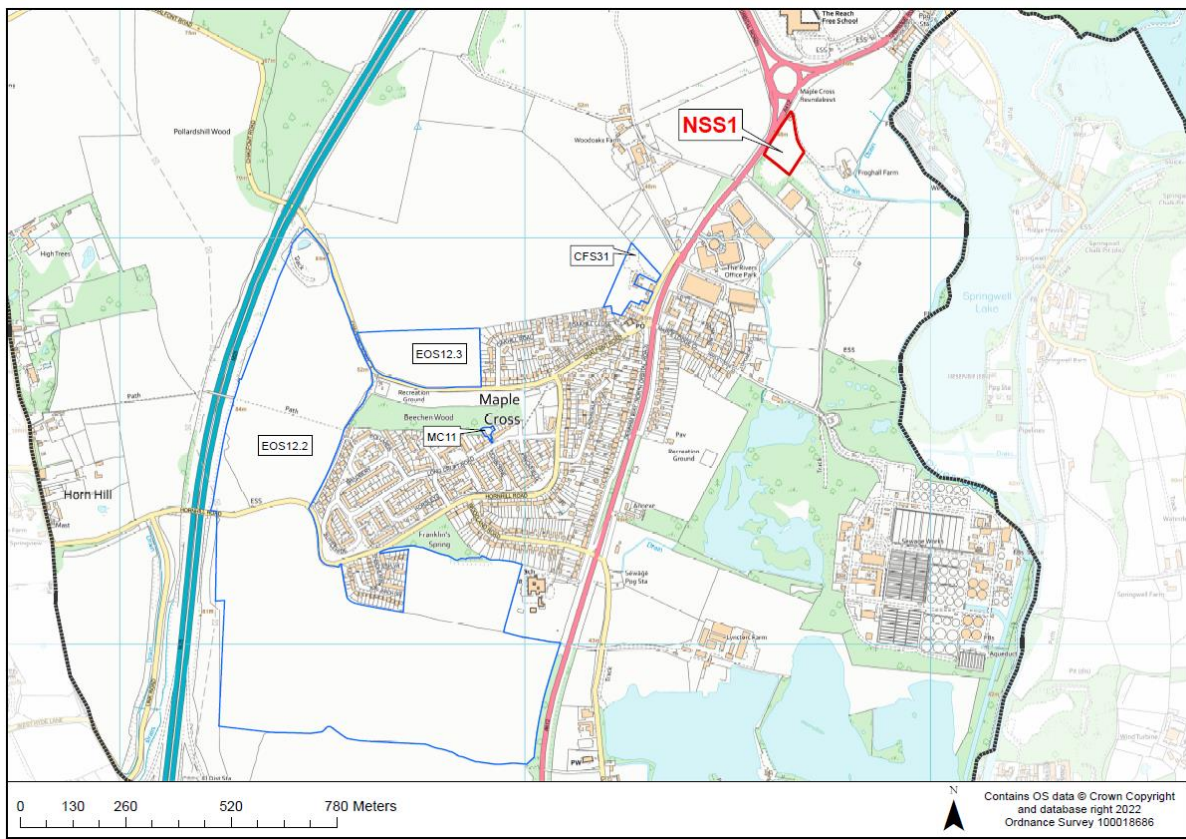

District Map of Sites

Abbots Langley

Bedmond

Kings Langley/Hunton Bridge

Sarratt/Chipperfield

Maple Cross

West Hyde

Chorleywood