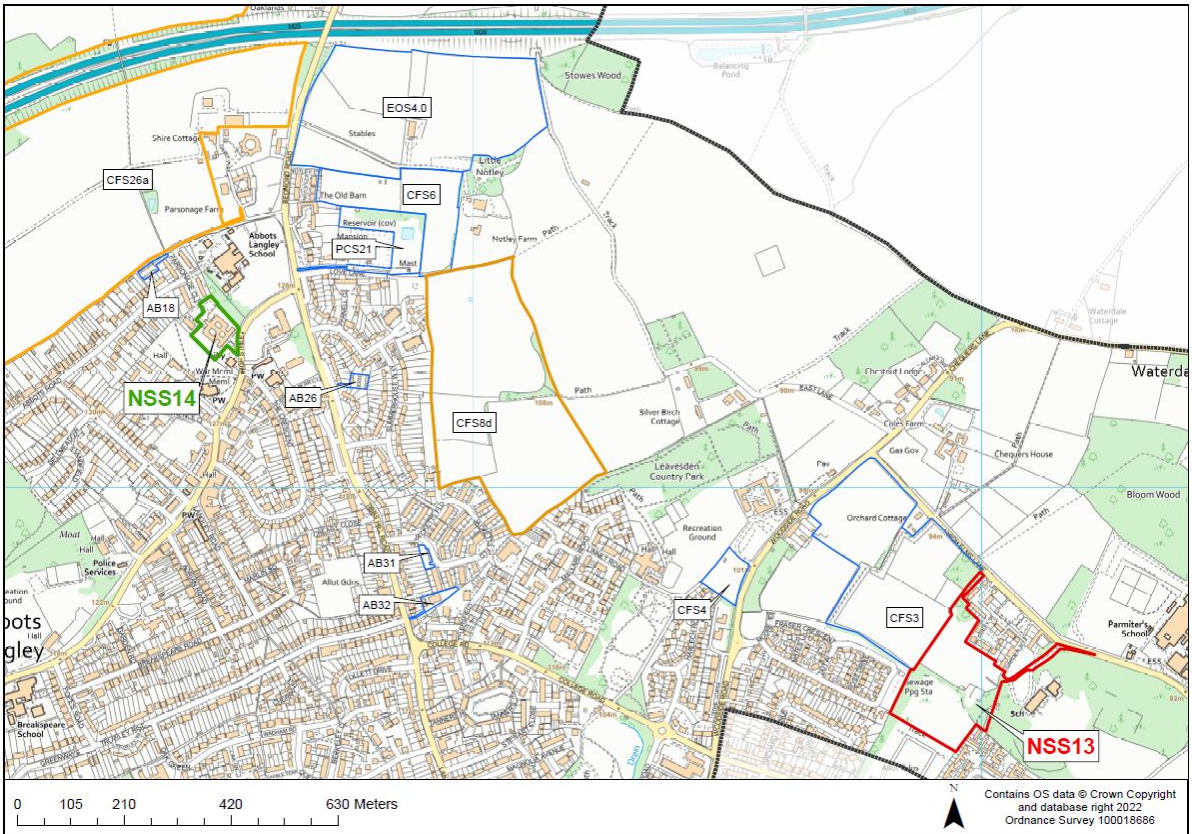

Key	
	New Sites Submitted (Not Recommended)
	New Sites Submitted (Recommended)
	Reconsidered Sites (Recommended)
	Regulation 18 Consultation Sites

- New Sites Submitted (Recommended)
- New Sites Submitted (Not recommended)
- Regulation 18 Consultation Sites
- Reconsidered Sites (Recommended)

District Map of Sites

Abbots Langley

Bedmond

Kings Langley/Hunton Bridge

Sarratt/Chipperfield

Maple Cross

West Hyde

Chorleywood