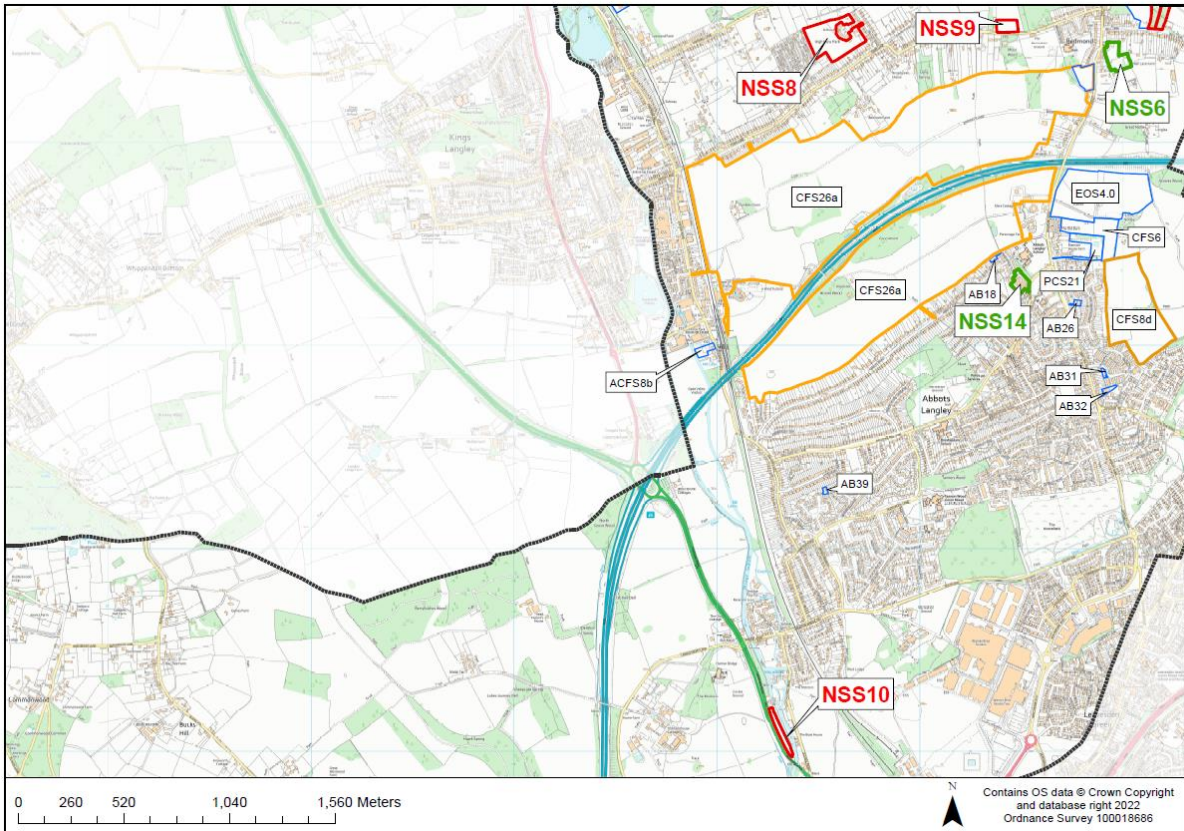

Key	
	New Sites Submitted (Not Recommended)
	New Sites Submitted (Recommended)
	Reconsidered Sites (Recommended)
	Regulation 18 Consultation Sites

- New Sites Submitted (Recommended)
- New Sites Submitted (Not recommended)
- Regulation 18 Consultation Sites
- Reconsidered Sites (Recommended)

District Map of Sites

Abbots Langley

Bedmond

Kings Langley/Hunton Bridge

Sarratt/Chipperfield

Maple Cross

West Hyde

Chorleywood