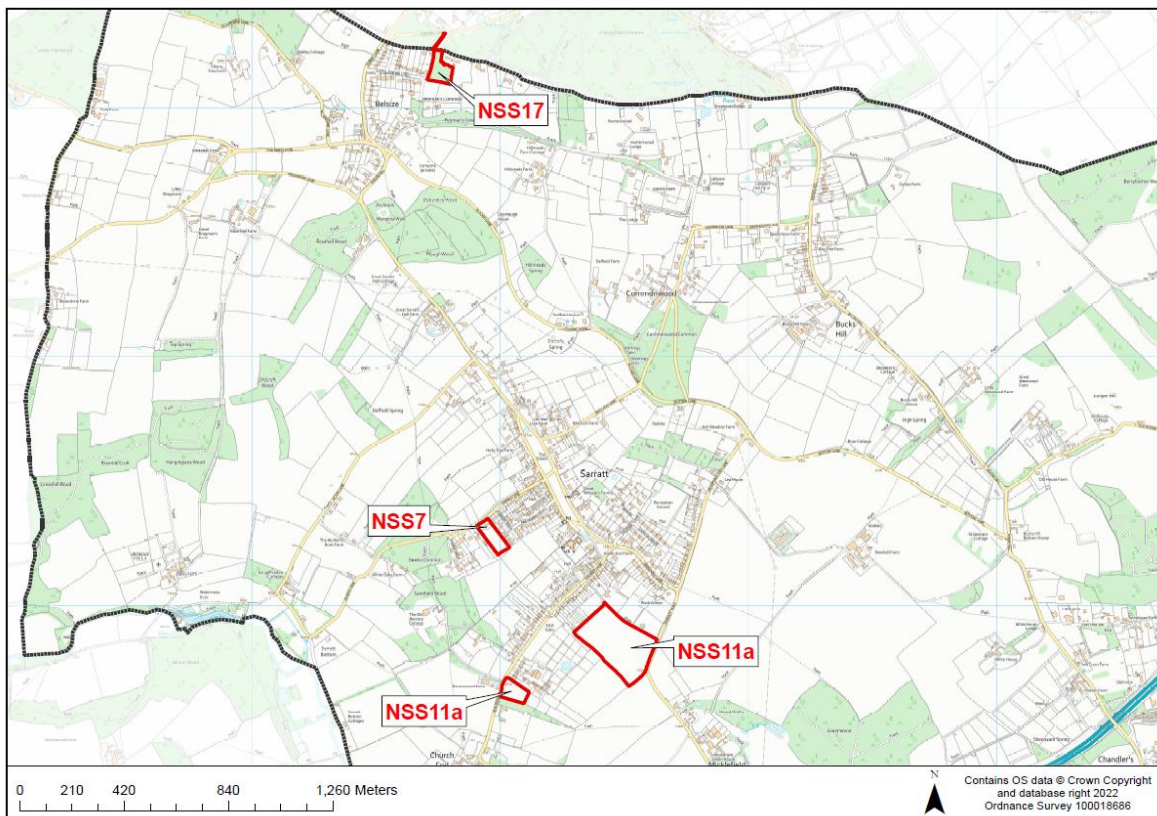

Key	
	New Sites Submitted (Not Recommended)
	New Sites Submitted (Recommended)
	Reconsidered Sites (Recommended)
	Regulation 18 Consultation Sites

- New Sites Submitted (Recommended)
- New Sites Submitted (Not recommended)
- Regulation 18 Consultation Sites
- Reconsidered Sites (Recommended)

District Map of Sites

Abbots Langley

Bedmond

Kings Langley/Hunton Bridge

Sarratt/Chipperfield

Maple Cross

West Hyde

Chorleywood