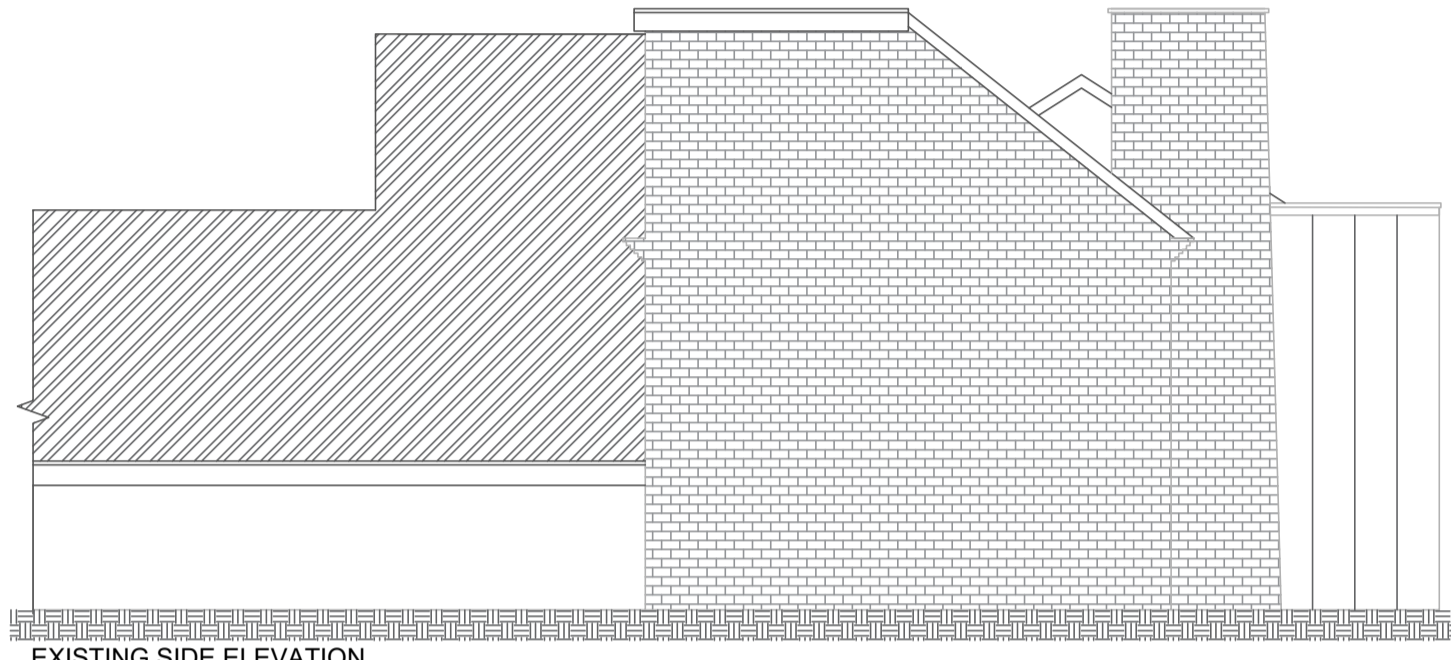

Drawing  
PL-2911.1 BLOCK PLAN

Drawing status  
FOR PLANNING

R1									
Drawn by	JSB				Checked by				
Date	MAY 2021				Scale @ A3 1:500				
Graph scale									

EXISTING REAR ELEVATION

PROPOSED REAR ELEVATION

EXISTING SIDE ELEVATION

PROPOSED SIDE ELEVATION

EXISTING FRONT ELEVATION

PROPOSED FRONT ELEVATION

EXISTING SIDE ELEVATION

PROPOSED SIDE ELEVATION

EXISTING LOFT PLAN

EXISTING ROOF PLAN