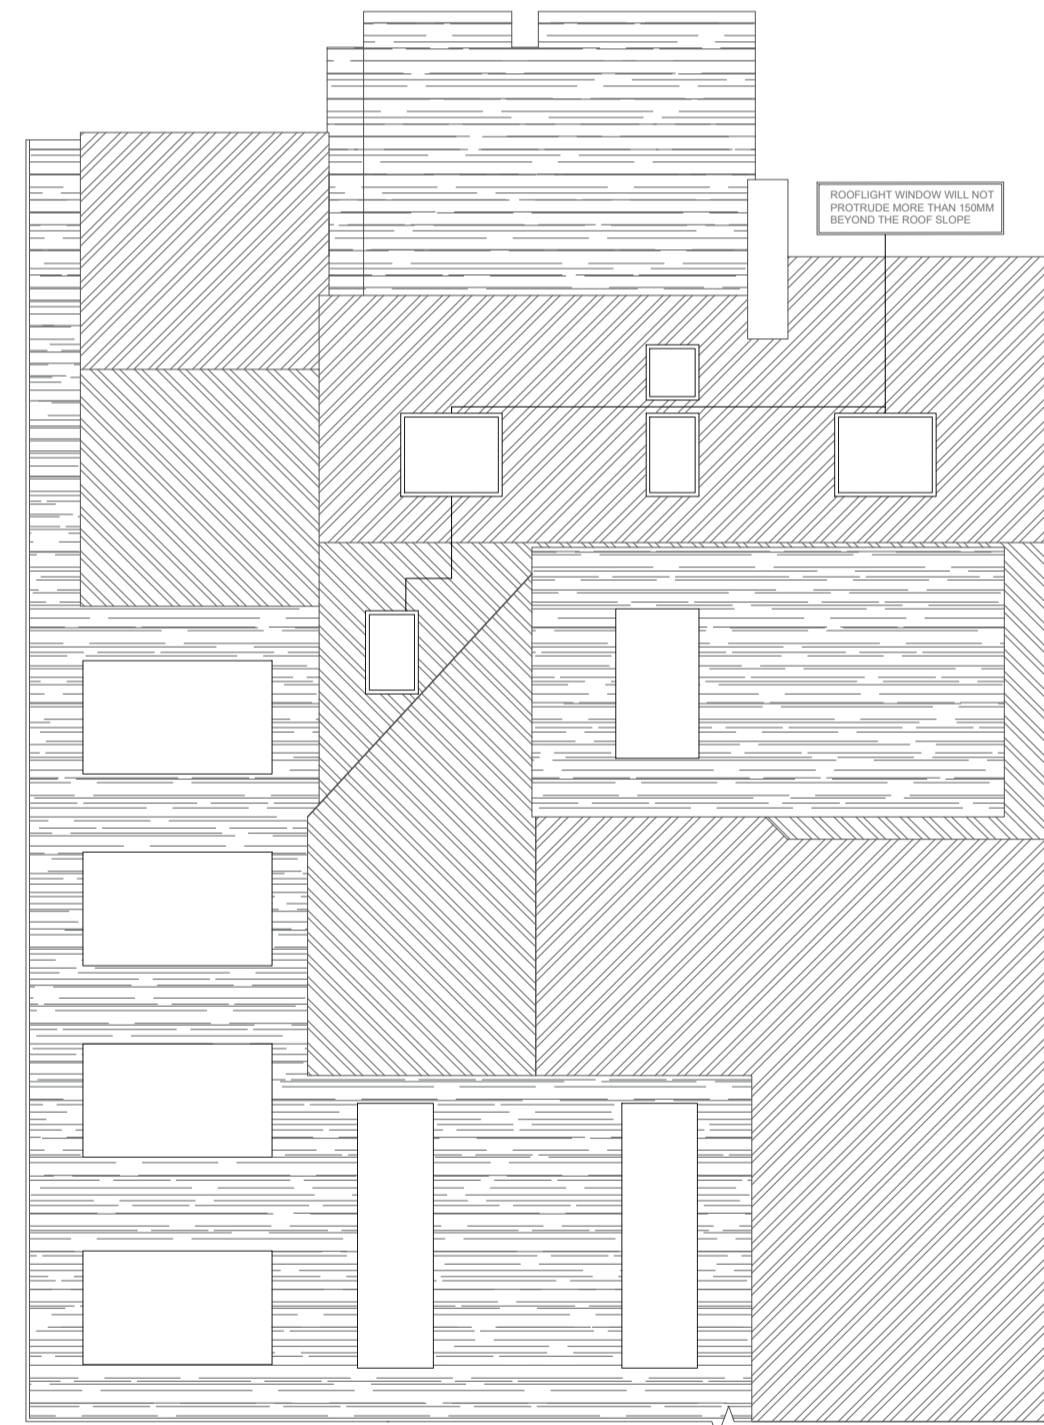

Drawing  
PL-2911.1 BLOCK PLAN

Drawing status  
FOR PLANNING

R1									
Drawn by	JSB				Checked by				
Date	MAY 2021				Scale @ A3 1:500				
Graph scale									

EXISTING REAR ELEVATION

PROPOSED REAR ELEVATION

EXISTING SIDE ELEVATION

PROPOSED SIDE ELEVATION

EXISTING FRONT ELEVATION

PROPOSED FRONT ELEVATION

EXISTING SIDE ELEVATION

PROPOSED SIDE ELEVATION

EXISTING LOFT PLAN

EXISTING ROOF PLAN

PROPOSED ROOF PLAN

PROPOSED LOFT PLAN

Notes

1. This drawing is issued for planning purposes. Do not scale from the drawing for the purposes of construction.
2. Structure to be in accordance with Structural Engineers drawings.
3. All works to be carried out as per building regulations & approvals of statutory authorities
4. Party wall/fence matters to be agreed with adjoining owners