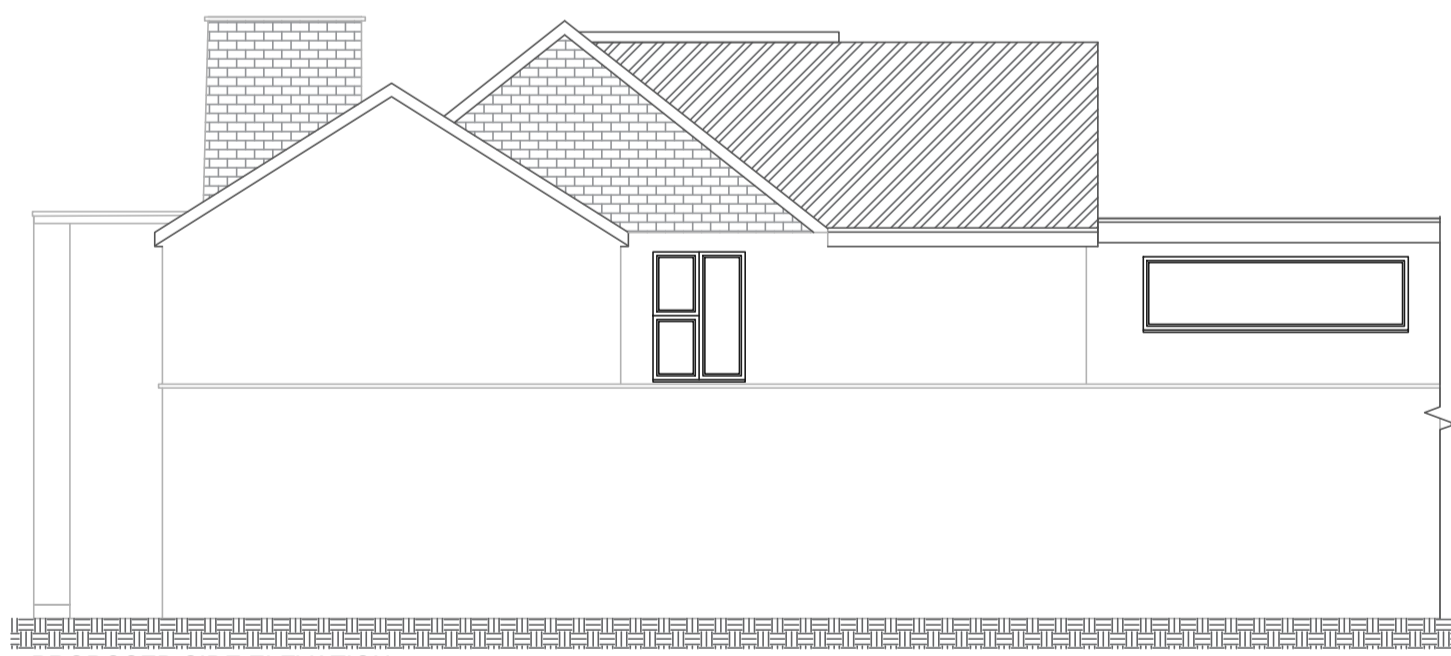

Drawing  
PL-2911.1 BLOCK PLAN

Drawing status  
FOR PLANNING

R1									
Drawn by	JSB				Checked by				
Date	MAY 2021				Scale @ A3 1:500				
Graph scale									

EXISTING REAR ELEVATION

PROPOSED REAR ELEVATION

EXISTING SIDE ELEVATION

PROPOSED SIDE ELEVATION

EXISTING FRONT ELEVATION

PROPOSED FRONT ELEVATION

EXISTING SIDE ELEVATION

PROPOSED SIDE ELEVATION

EXISTING LOFT PLAN

EXISTING ROOF PLAN

PROPOSED ROOF PLAN

PROPOSED LOFT PLAN

Notes

1. This drawing is issued for planning purposes. Do not scale from the drawing for the purposes of construction.
2. Structure to be in accordance with Structural Engineers drawings.
3. All works to be carried out as per building regulations & approvals of statutory authorities
4. Party wall/fence matters to be agreed with adjoining owners

Drawing status For planning				
R1				
Drawn by	JSB	Checked by		
Date	MAY 2021	Scale @ A1	1:100	