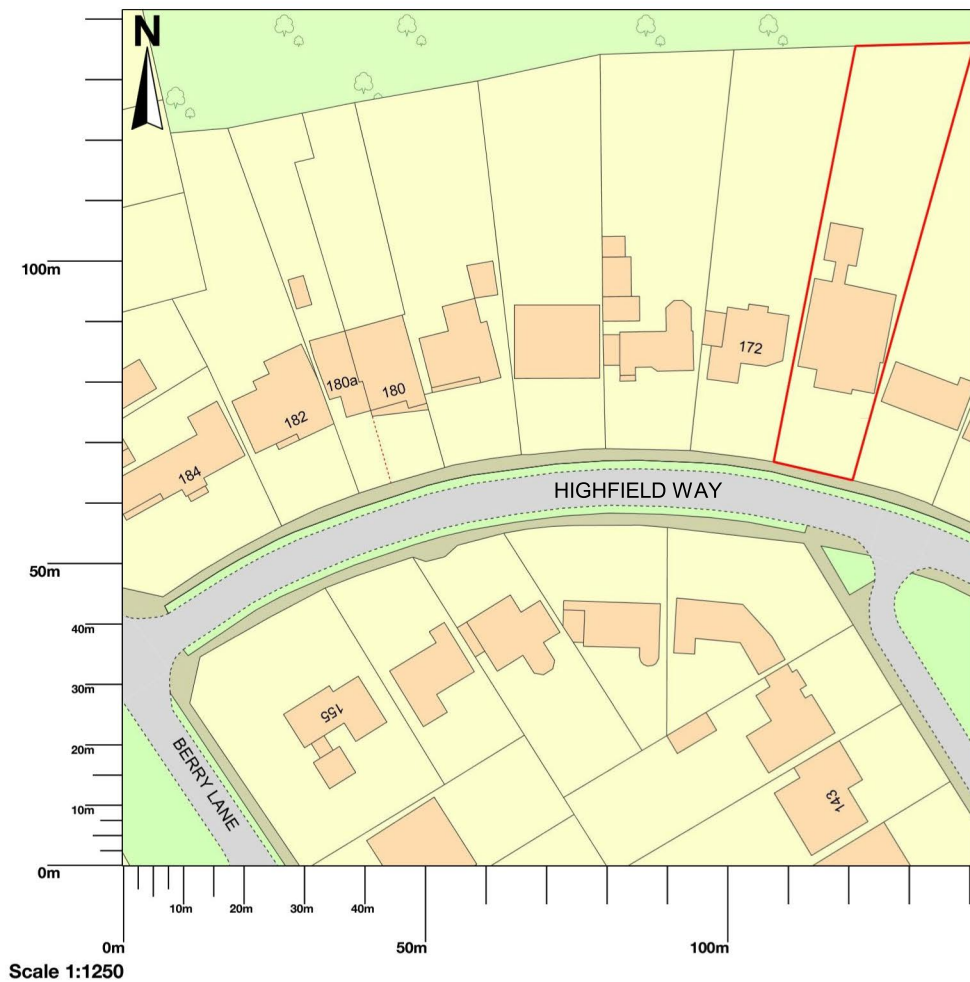

## 170 Highfield Way, Rickmansworth, WD3 7PJ

**Notes**

1. This drawing is issued for planning purposes. Do not scale from the drawing for the purposes of construction.
2. Structure to be in accordance with Structural Engineers drawings.
3. All works to be carried out as per building regulations & approvals of statutory authorities
4. Party wall/fence matters to be agreed with adjoining owners

**KEY**

-  EXISTING PITCHED ROOF
-  EXISTING FLAT ROOF
-  PARKING AREA
-  PROPOSED DORMER

Rev	Revision Note	Revision Date	Drawn by	Checked by
R1	For planning only	10/05/2021	JSB	

Project  
170 Highfield way

Drawing  
PL-2911.1 BLOCK PLAN

Drawing status  
FOR PLANNING

R1									
Drawn by	JSB				Checked by				
Date	MAY 2021				Scale @ A3 1:500				
Graph scale									

EXISTING REAR ELEVATION

PROPOSED REAR ELEVATION

EXISTING SIDE ELEVATION

PROPOSED SIDE ELEVATION

EXISTING FRONT ELEVATION

PROPOSED FRONT ELEVATION

EXISTING SIDE ELEVATION

PROPOSED SIDE ELEVATION

EXISTING LOFT PLAN

EXISTING ROOF PLAN