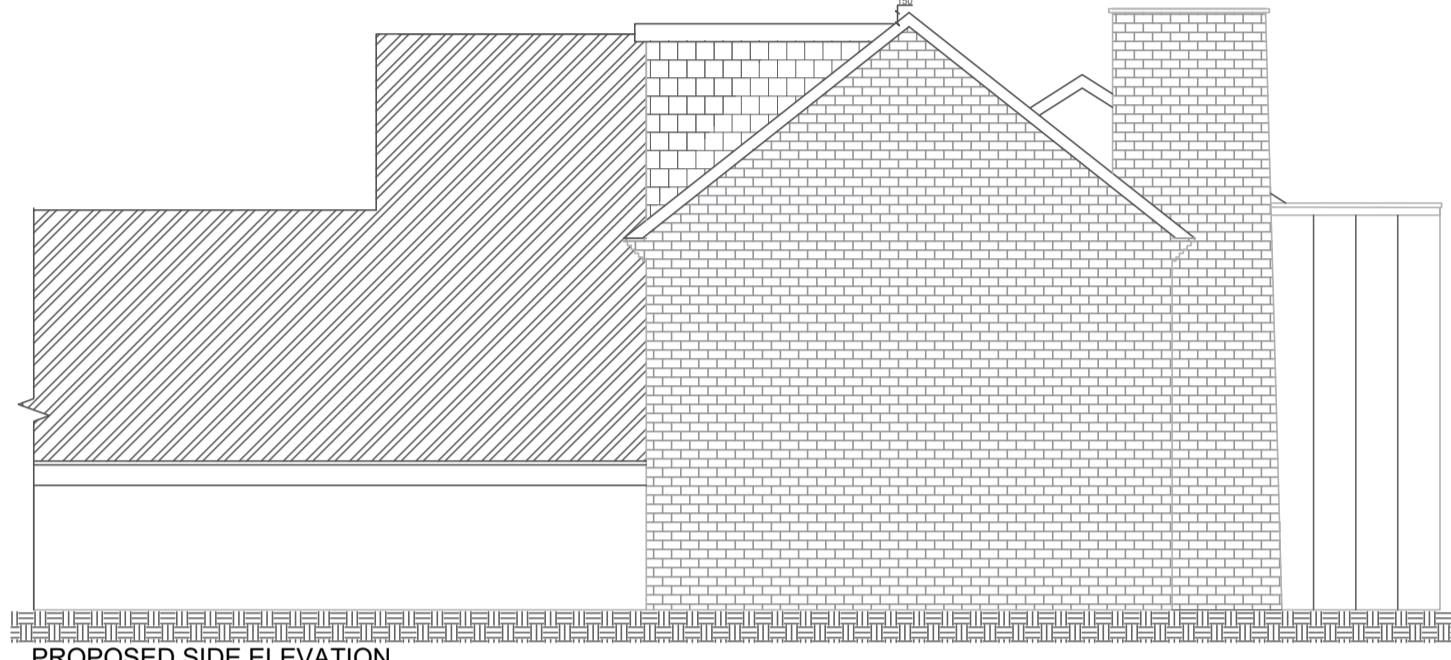

Drawing  
PL-2911.1 BLOCK PLAN

Drawing status  
FOR PLANNING

R1									
Drawn by	JSB				Checked by				
Date	MAY 2021				Scale @ A3 1:500				
Graph scale									

EXISTING REAR ELEVATION

PROPOSED REAR ELEVATION

EXISTING SIDE ELEVATION

PROPOSED SIDE ELEVATION

EXISTING FRONT ELEVATION

PROPOSED FRONT ELEVATION

EXISTING SIDE ELEVATION

PROPOSED SIDE ELEVATION

EXISTING LOFT PLAN

EXISTING ROOF PLAN