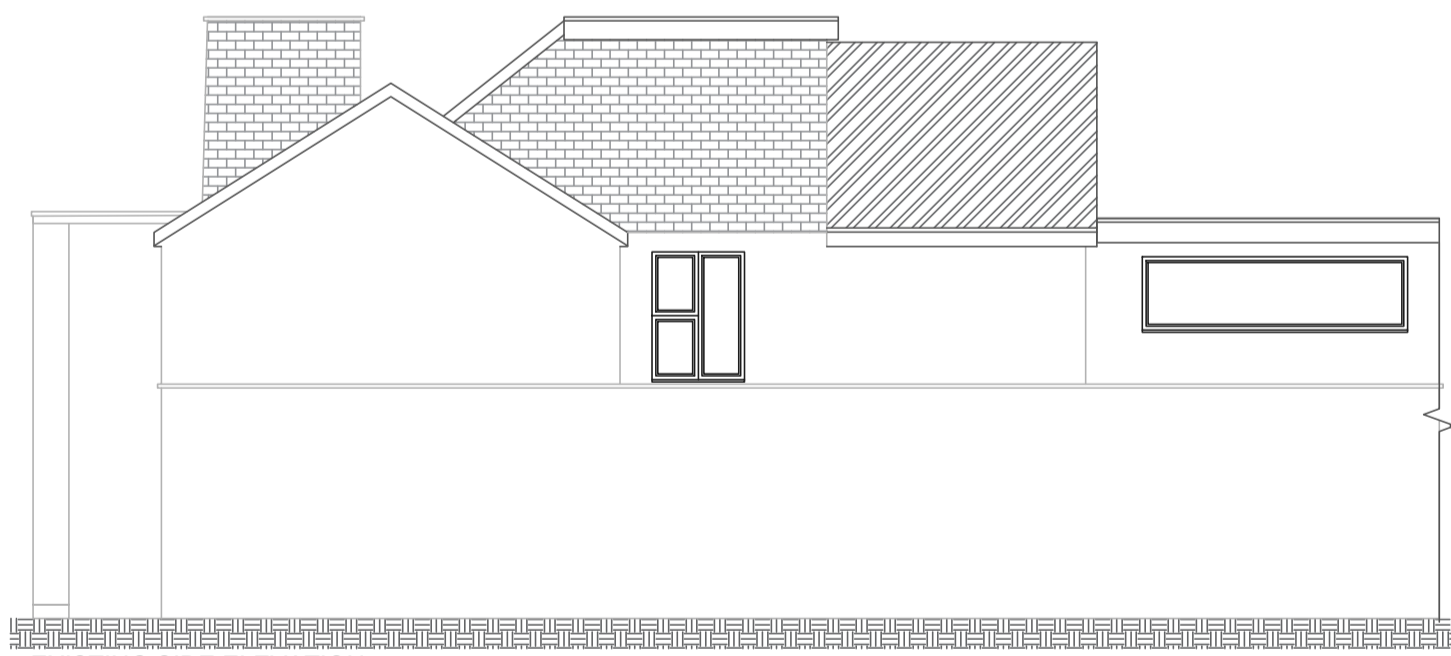

Drawing  
PL-2911.1 BLOCK PLAN

Drawing status  
FOR PLANNING

R1									
Drawn by	JSB				Checked by				
Date	MAY 2021				Scale @ A3 1:500				
Graph scale									

EXISTING REAR ELEVATION

PROPOSED REAR ELEVATION

EXISTING SIDE ELEVATION

PROPOSED SIDE ELEVATION

EXISTING FRONT ELEVATION

PROPOSED FRONT ELEVATION

EXISTING SIDE ELEVATION

PROPOSED SIDE ELEVATION

EXISTING LOFT PLAN

EXISTING ROOF PLAN

PROPOSED ROOF PLAN

PROPOSED LOFT PLAN

Notes

1. This drawing is issued for planning purposes. Do not scale from the drawing for the purposes of construction.
2. Structure to be in accordance with Structural Engineers drawings.
3. All works to be carried out as per building regulations & approvals of statutory authorities
4. Party wall/fence matters to be agreed with adjoining owners

Drawing status For planning				
R1				
Drawn by	JSB	Checked by		
Date	MAY 2021	Scale @ A1	1:100	