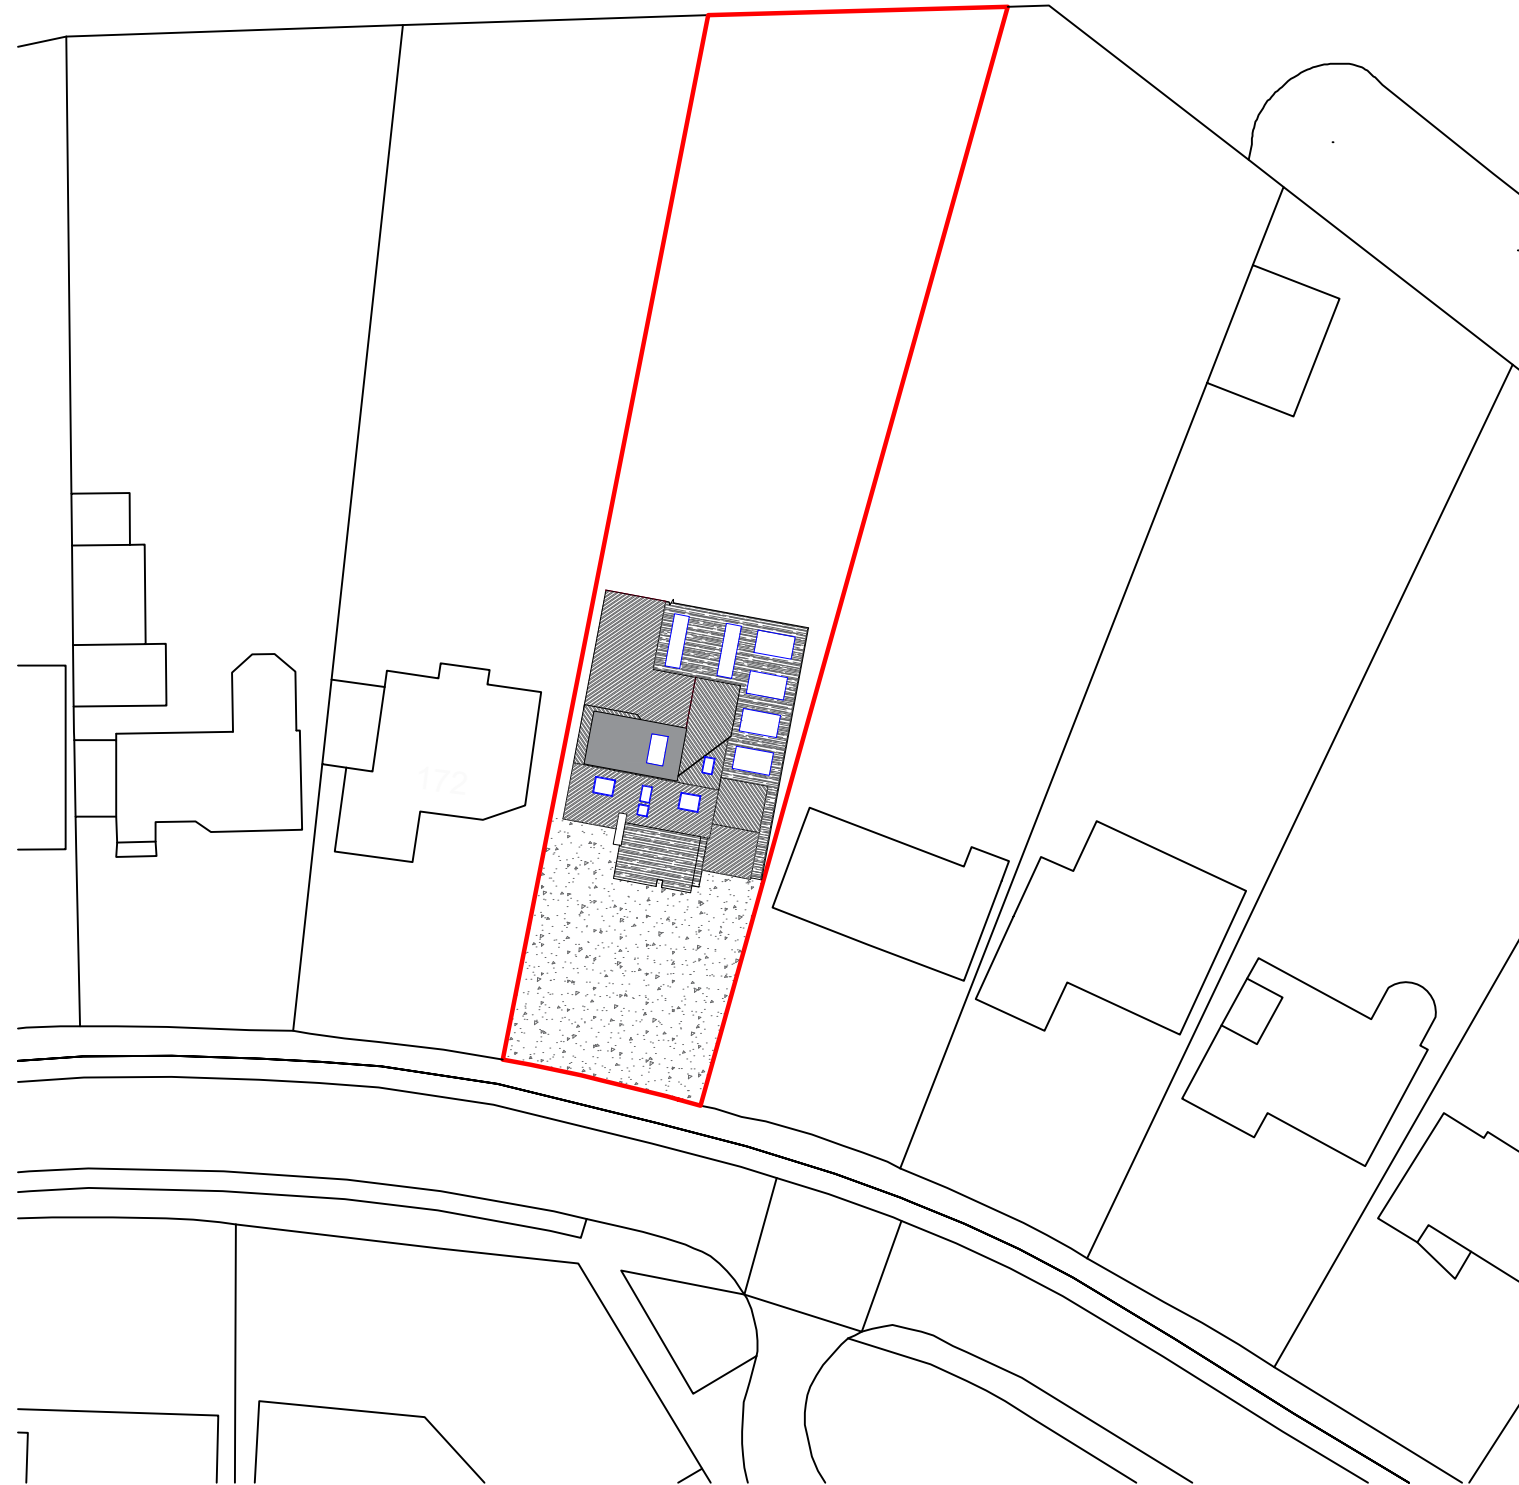

## 170 Highfield Way, Rickmansworth, WD3 7PJ

**Notes**

1. This drawing is issued for planning purposes. Do not scale from the drawing for the purposes of construction.
2. Structure to be in accordance with Structural Engineers drawings.
3. All works to be carried out as per building regulations & approvals of statutory authorities
4. Party wall/fence matters to be agreed with adjoining owners

**KEY**

-  EXISTING PITCHED ROOF
-  EXISTING FLAT ROOF
-  PARKING AREA
-  PROPOSED DORMER

Rev	Revision Note	Revision Date	Drawn by	Checked by
R1	For planning only	10/05/2021	JSB	

Project  
170 Highfield way

Drawing  
PL-2911.1 BLOCK PLAN

Drawing status  
FOR PLANNING

R1									
Drawn by	JSB				Checked by				
Date	MAY 2021				Scale @ A3 1:500				
Graph scale									

EXISTING REAR ELEVATION

PROPOSED REAR ELEVATION

EXISTING SIDE ELEVATION

PROPOSED SIDE ELEVATION

EXISTING FRONT ELEVATION

PROPOSED FRONT ELEVATION

EXISTING SIDE ELEVATION

PROPOSED SIDE ELEVATION

EXISTING LOFT PLAN

EXISTING ROOF PLAN