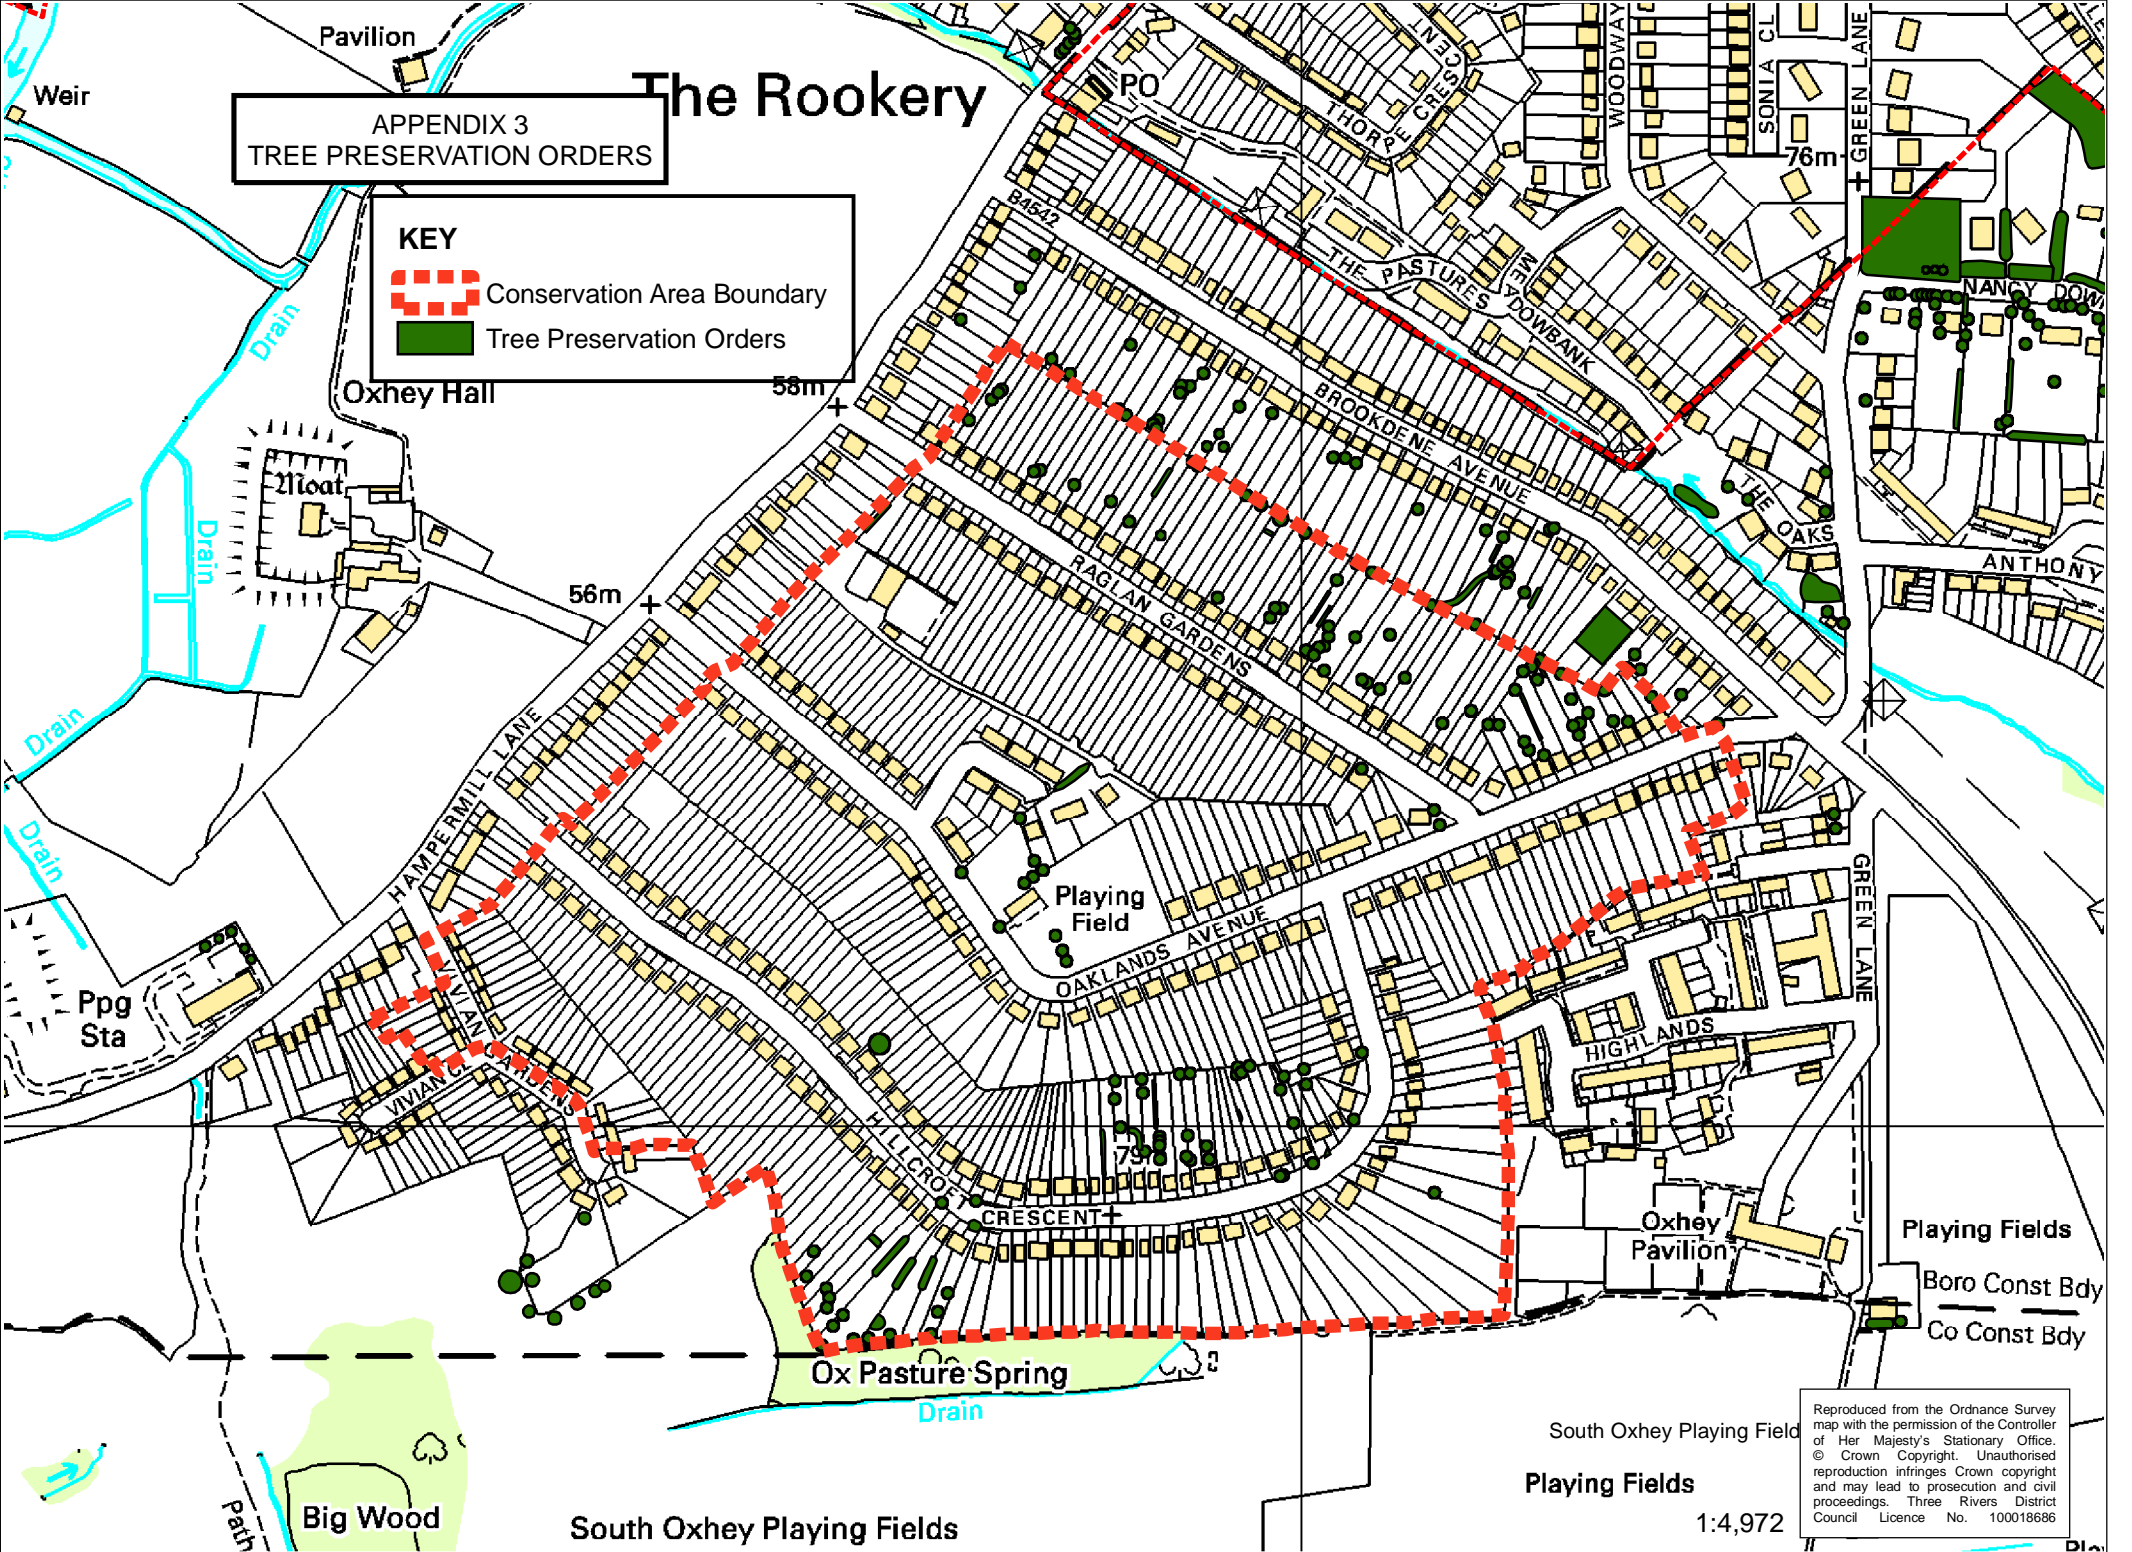

The Rookery

APPENDIX 3 TREE PRESERVATION ORDERS

KEY

-  Conservation Area Boundary
-  Tree Preservation Orders

Reproduced from the Ordnance Survey map with the permission of the Controller of Her Majesty's Stationary Office. © Crown Copyright. Unauthorised reproduction infringes Crown copyright and may lead to prosecution and civil proceedings. Three Rivers District Council Licence No. 100018686

1:4,972

Playing Fields

South Oxhey Playing Fields

South Oxhey Playing Field