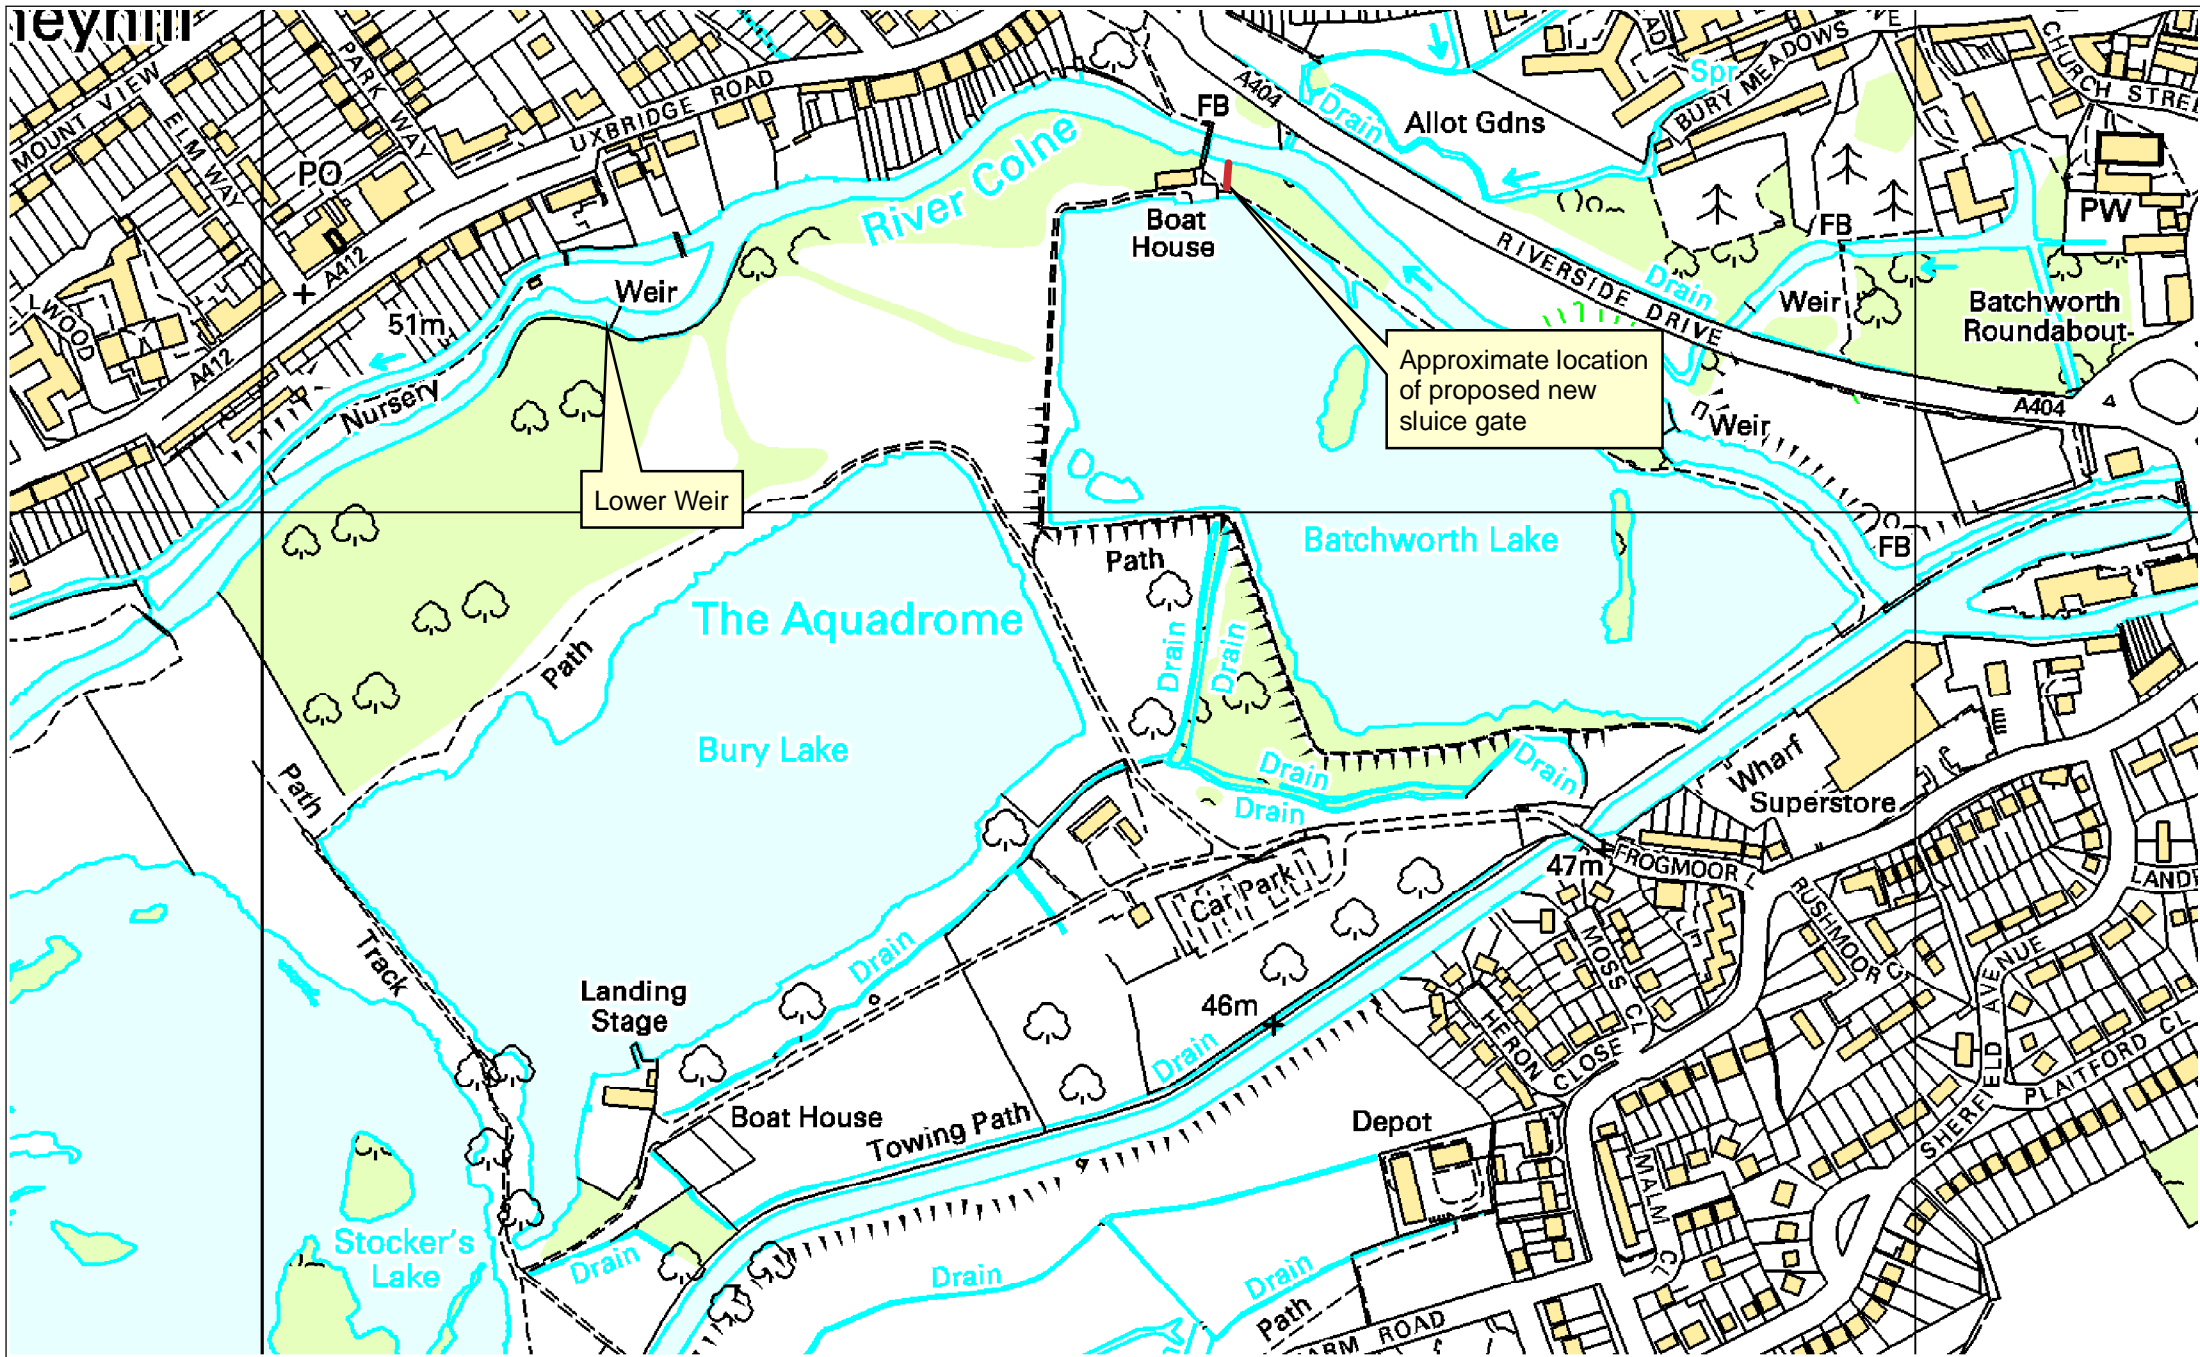

The Aquadrome- Lower Weir Location

This map is based upon the Ordnance Survey material with the permission of Ordnance Survey on behalf of the Controller of Her Majesty's Stationery Office © Crown Copyright. Unauthorised reproduction infringes Crown Copyright and may lead to prosecution or civil proceedings. Three Rivers District Council copyright licence number 100018686

0 45 90 180 Metres