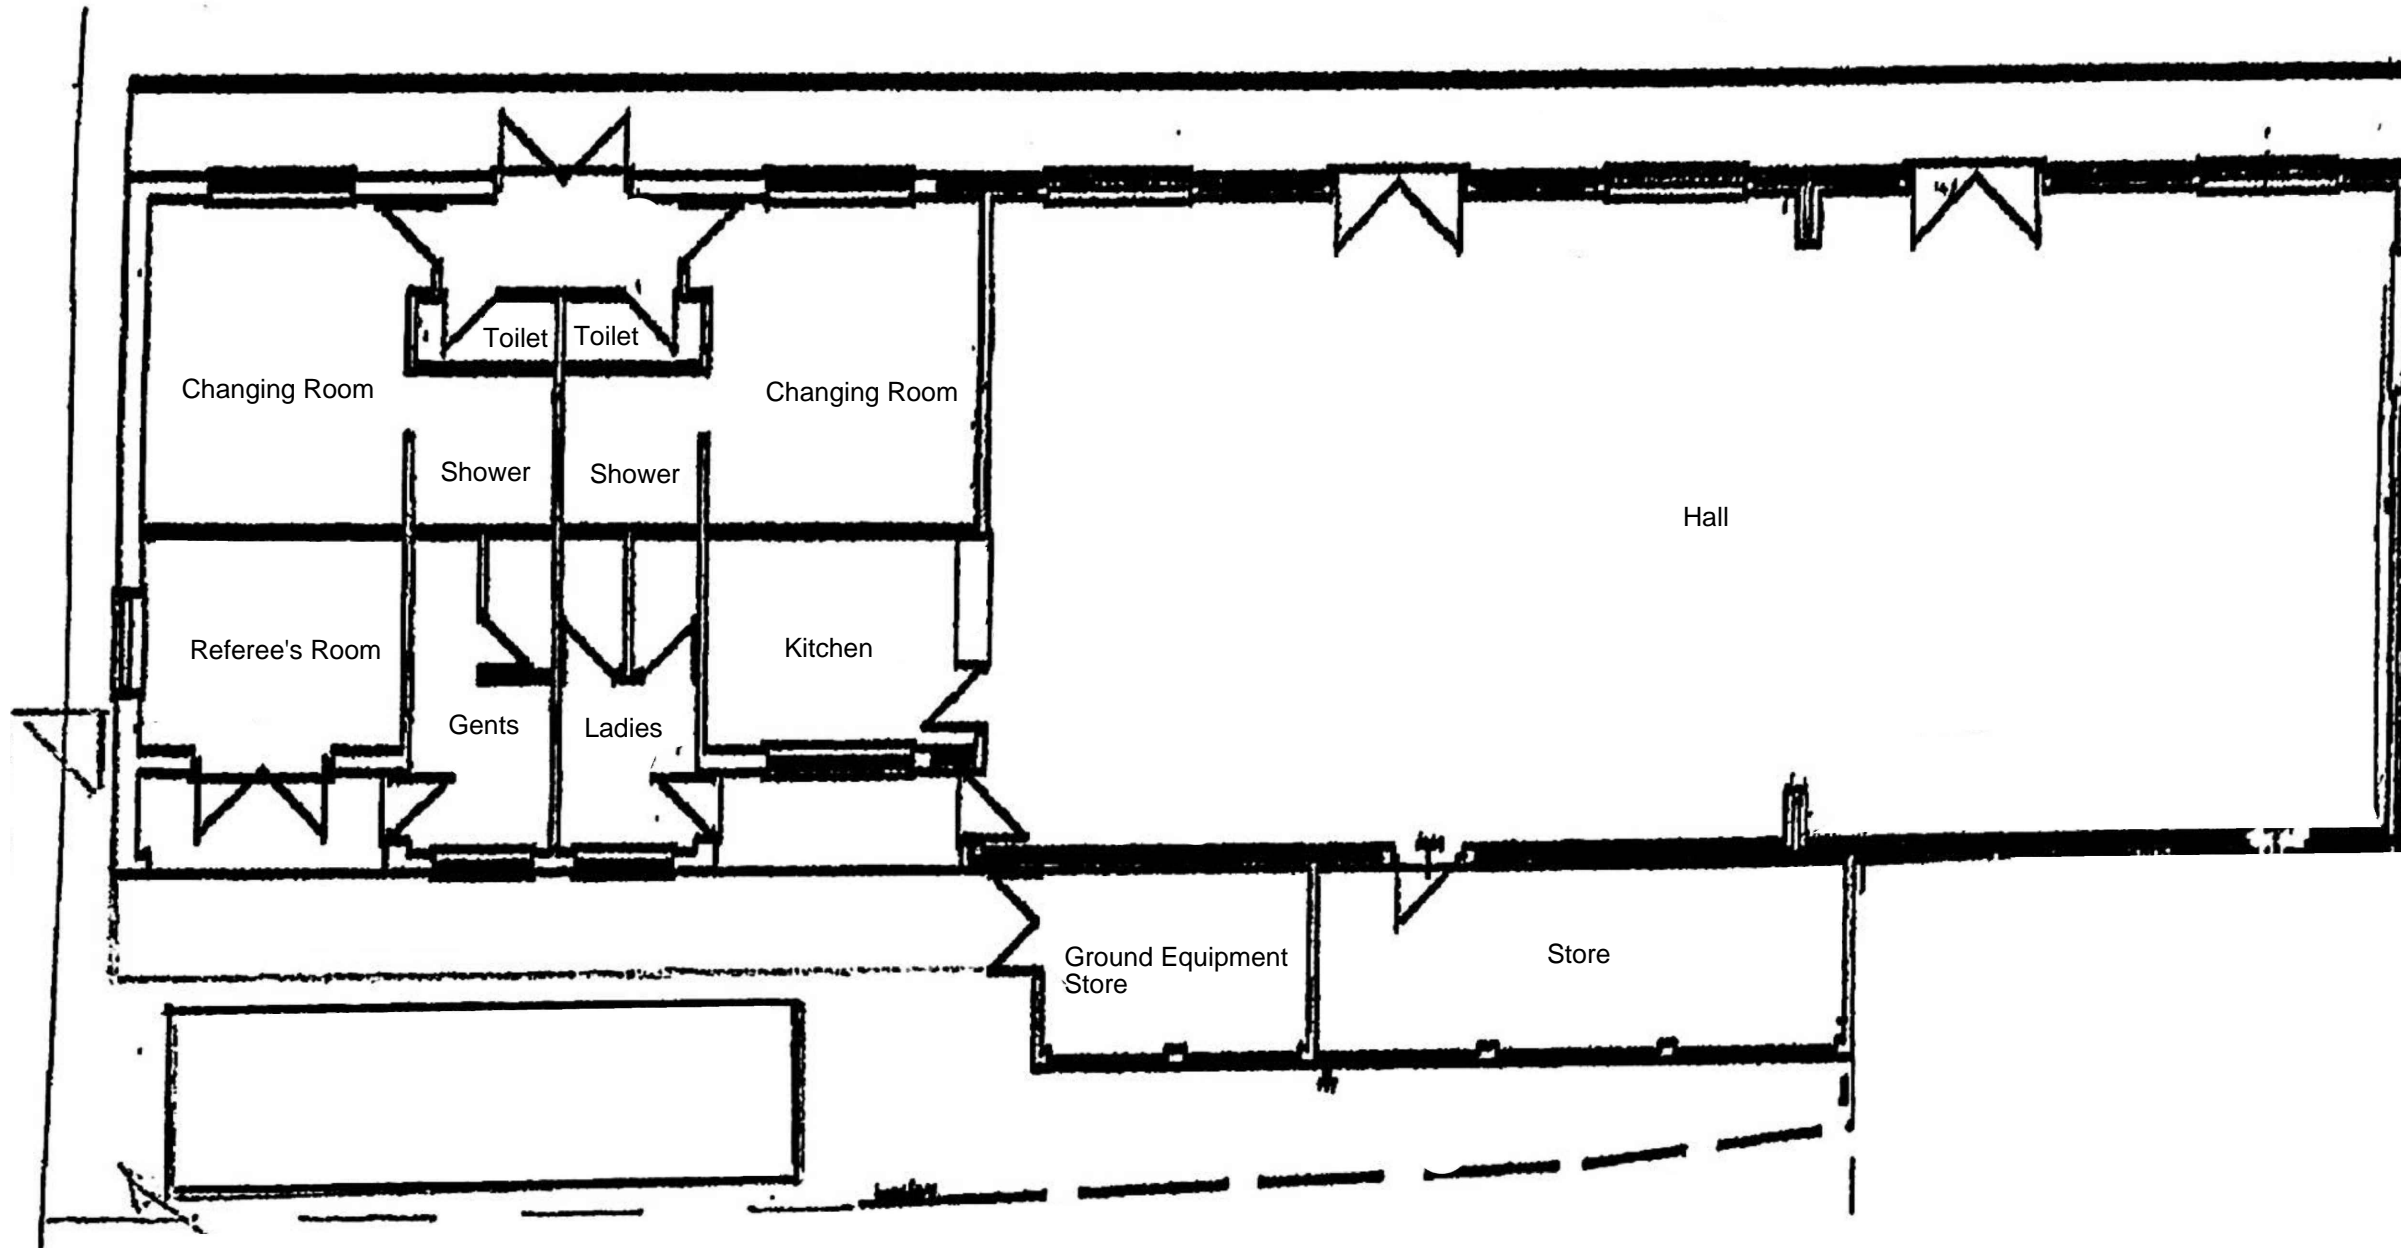

SCALE	DATE	DRAWN	CHECKED
1:100	OCT'20	TT	

PROJECT
 King George V Playing Fields
 SARRATT Hertfordshire
 WD3 6DD

DRAWING
 Proposed Plan

DRAWING No.
 20010-SK-001

All levels and dimensions to be checked on site prior to construction / fabrication; report discrepancies immediately. Do not scale dimensions from this drawings. This drawing is copyright protected.

REVISION

SCALE	DATE	DRAWN	CHECKED
1:100	OCT'20	TT	

PROJECT
 King George V Playing Fields
 SARRATT Hertfordshire
 WD3 6DD

DRAWING
 Existing Plan

DRAWING No.
 20010-10-001