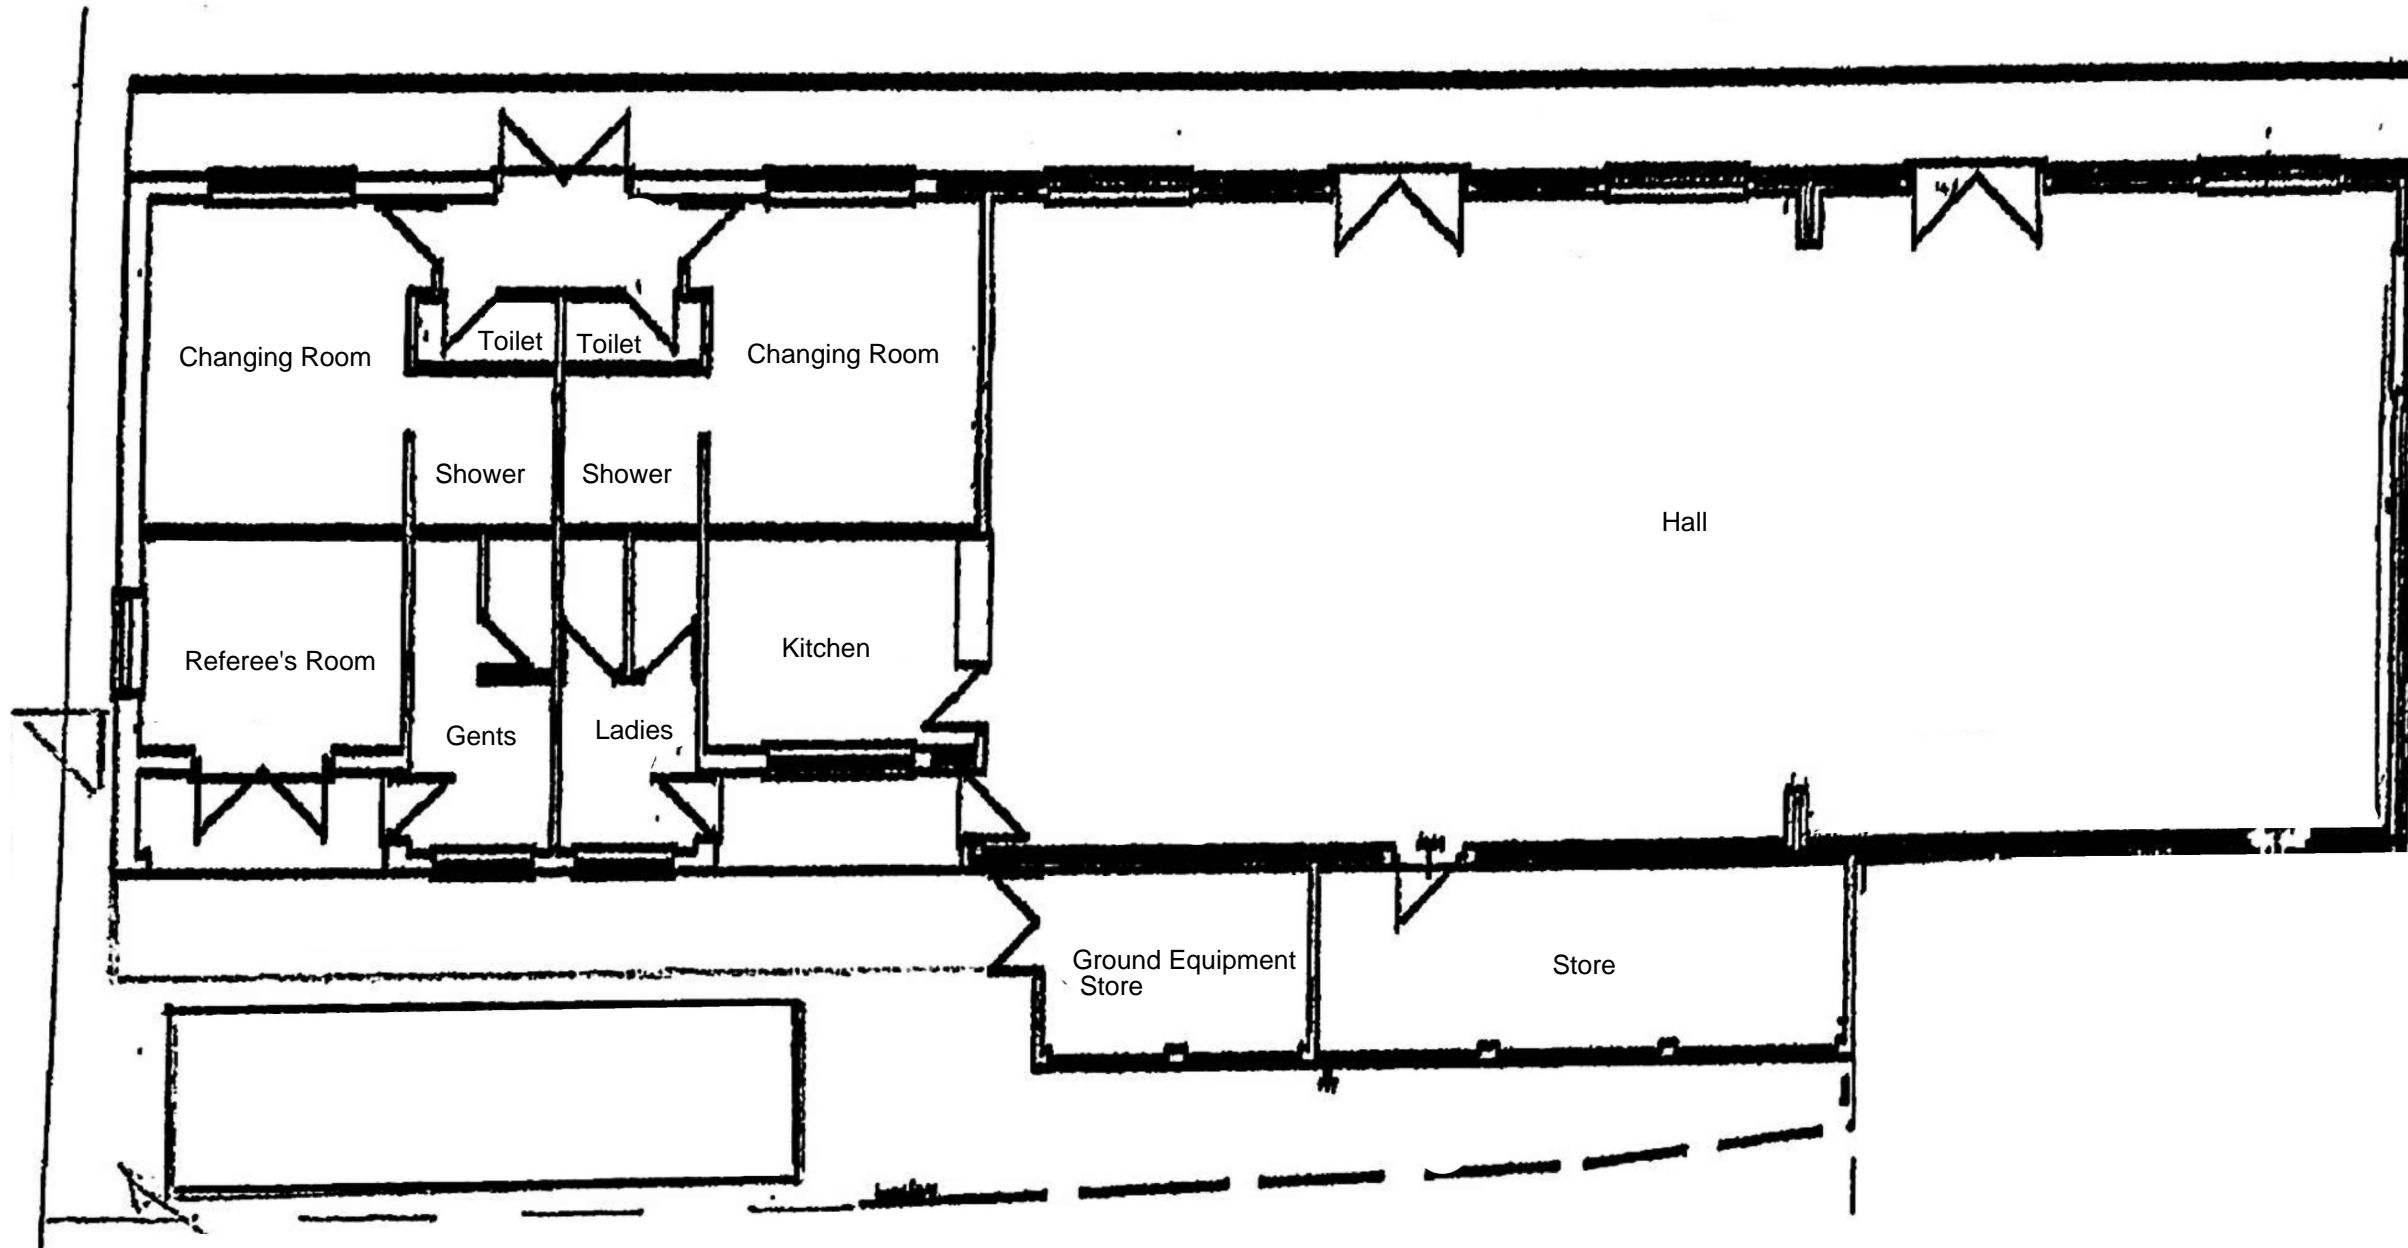

SCALE	DATE	DRAWN	CHECKED
1:100	OCT'20	TT	

PROJECT
 King George V Playing Fields
 SARRATT Hertfordshire
 WD3 6DD

DRAWING
 Proposed Plan

DRAWING No.
 20010-SK-001

All levels and dimensions to be checked on site prior to construction / fabrication; report discrepancies immediately. Do not scale dimensions from this drawings. This drawing is copyright protected.

REVISION

SCALE	DATE	DRAWN	CHECKED
1:100	OCT'20	TT	

PROJECT
 King George V Playing Fields
 SARRATT Hertfordshire
 WD3 6DD

DRAWING
 Existing Plan

DRAWING No.
 20010-10-001