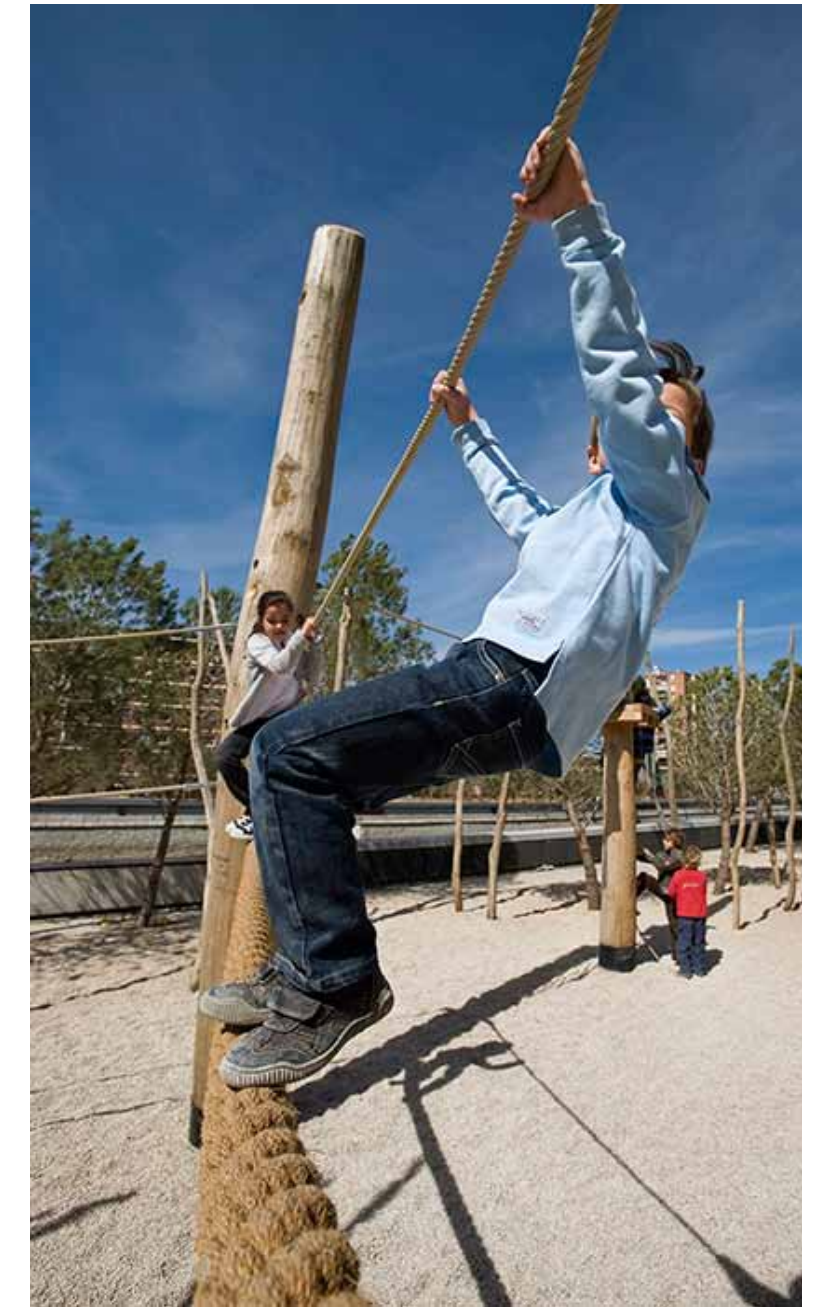

# Chorleywood Play Area Proposal Equipment Images

Climbing Forest combination- artist impression

Climbing Forest combination- artist impression

Toddler Twin swing with Cradle Seats, photo by Jason Lock

Climbing Forest combination- artist impression

Rope Bridge

Climbing Forest Post

Triangular Net

Coconut Rope with Handle

Dangling Walk

Spider Net

Nest Swing

Car Tyre Swing