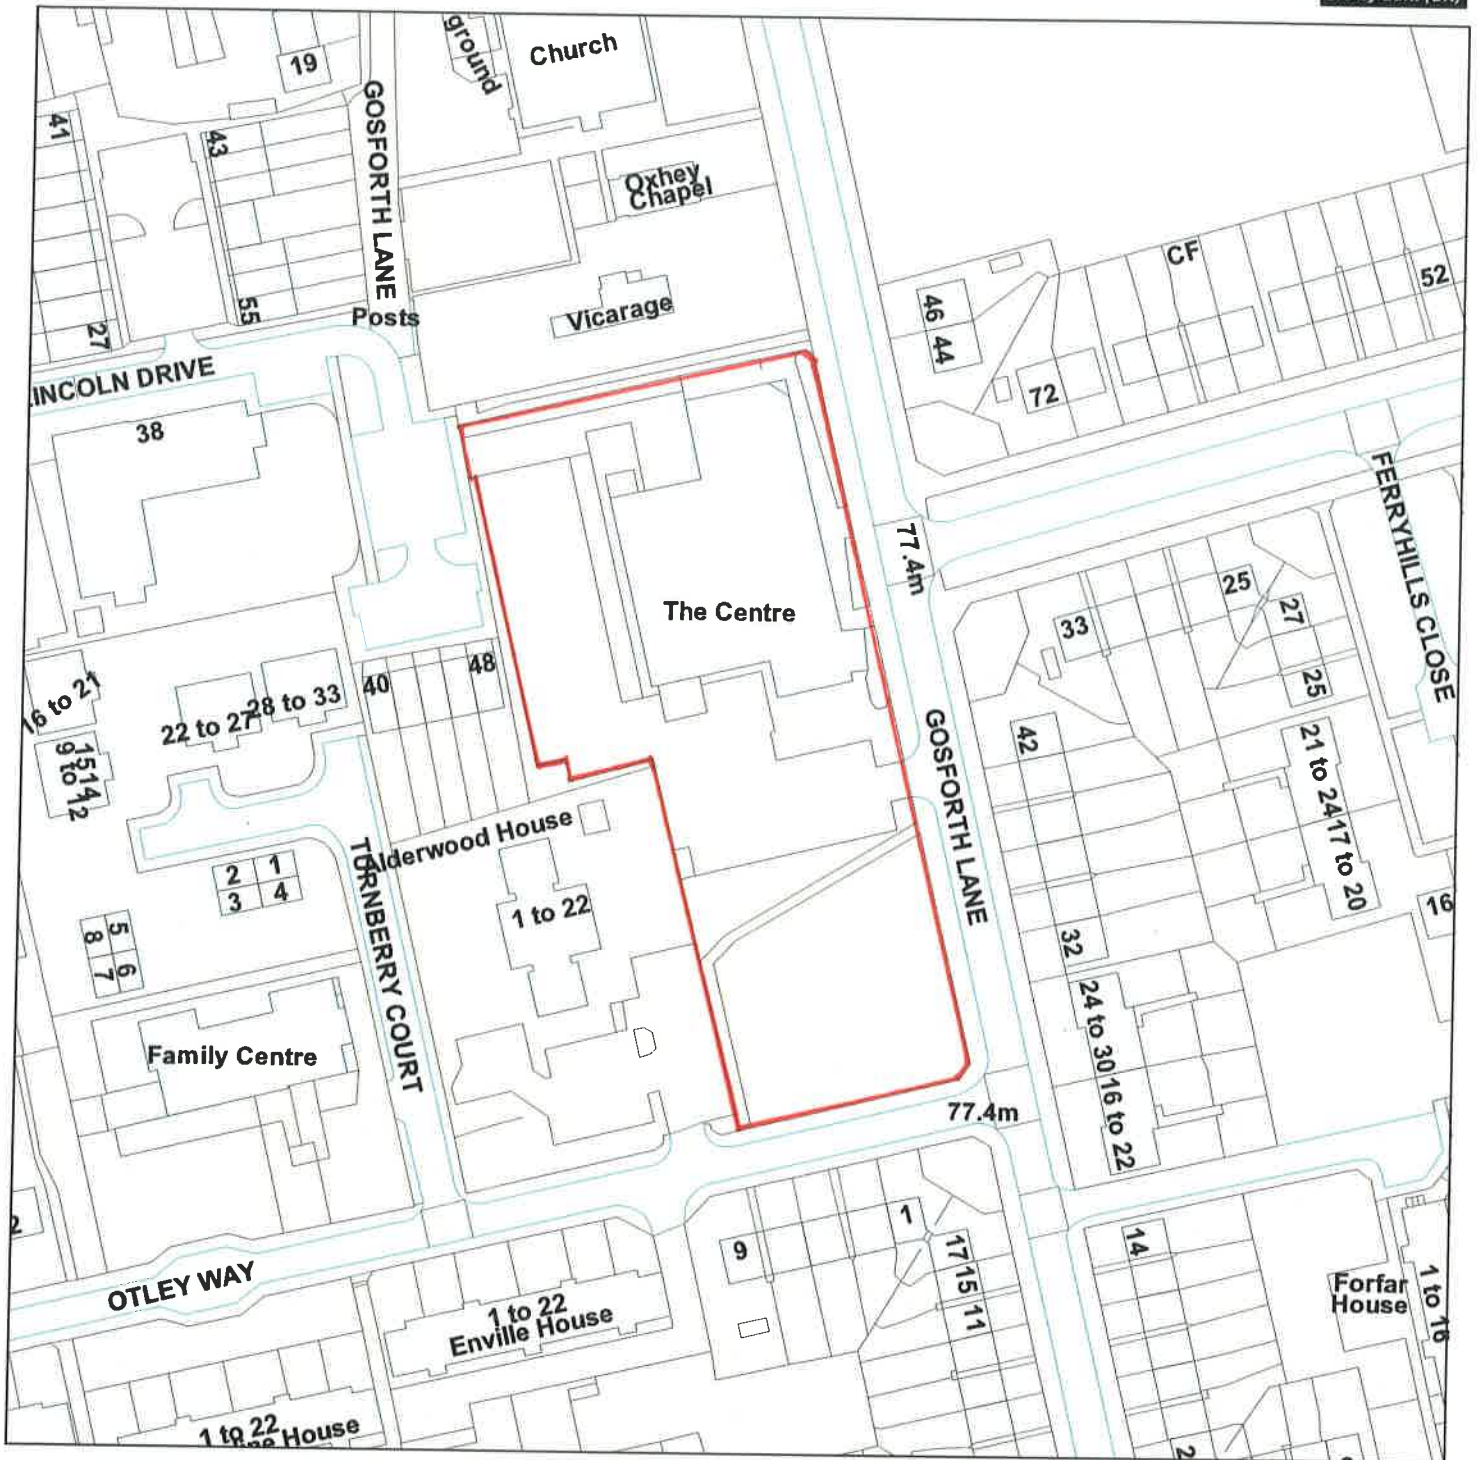

The Centre

Gosforth Lane, South Oxhey

Scale : 1:1250

Reproduced from the Ordnance Survey map with the permission of the Controller of Her Majesty's Stationery Office © Crown Copyright 2000.

Unauthorised reproduction infringes Crown Copyright and may lead to prosecution or civil proceedings.

Produced using ESRI (UK)'s MapExplorer 2.0 - <http://www.esriuk.com>

Organisation	TRDC
Department	Property Services
Comments	
Date	16 October 2017
SLA Number	100018686