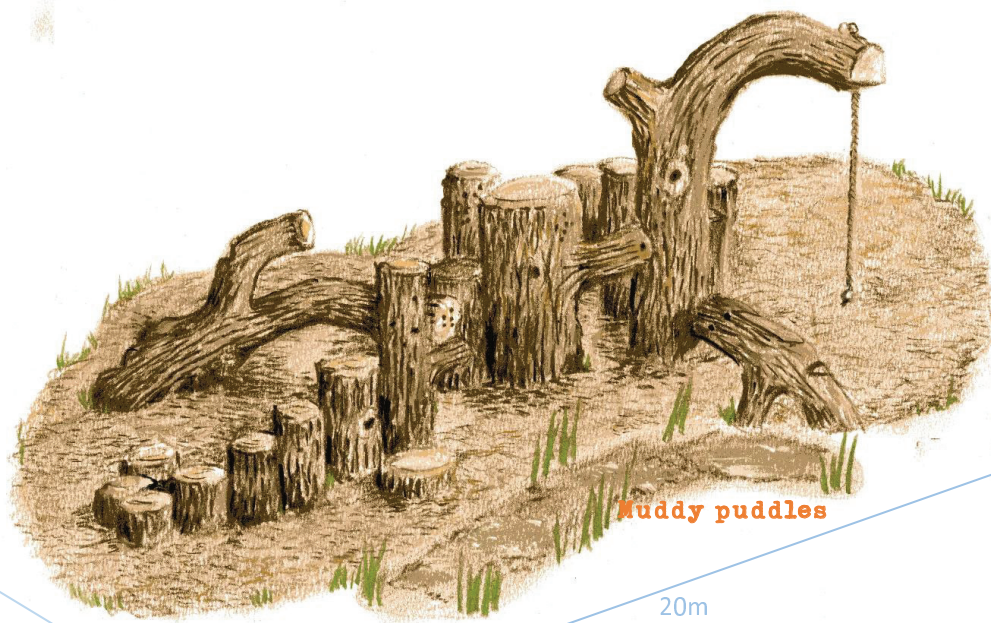

WILDWOOD UK

Wildwood swing and rope

Notes

A challenging tree climb with a nest swing and a vertical rope climb/descend.

Note: sizes are approximate and flexible according to the client's needs/preference.

©Copyright Wildwood UK Ltd 2017

WILDWOOD UK

Wildwood Den with ropes

Notes

A Wildwood Den incorporating multiple tree climbing opportunities, rope scramble, vertical rope climb for ascending and descending and a rope bridge. The outer edge of the impact surface could include muddy puddle areas that are great for toddlers to splash in with wellies after wet weather. Log seating is provided around the perimeter.

Note: sizes are approximate and flexible according to the client's needs/preference.

©Copyright Wildwood UK Ltd 2017

WILDWOOD UK

Wildwood Trail Examples

Notes

The trail designs offer a linear climbing/scramble experience and can be as long as short as necessary.

Note: sizes are approximate and flexible according to the client's needs/preference.

WILDWOOD UK

Wildwood Trail with rope swing

4m

20m

Notes

A wildwood trail design with exciting climbs and a rope swing /jump experience.