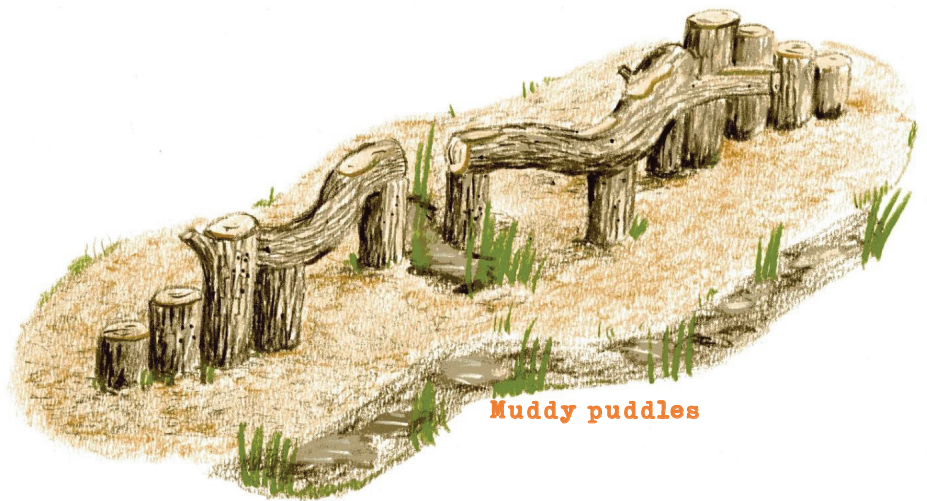

WILDWOOD UK

Wildwood swing and rope

Notes

A challenging tree climb with a nest swing and a vertical rope climb/descend.

Note: sizes are approximate and flexible according to the client's needs/preference.

©Copyright Wildwood UK Ltd 2017

WILDWOOD UK

Wildwood Den with ropes

Notes

A Wildwood Den incorporating multiple tree climbing opportunities, rope scramble, vertical rope climb for ascending and descending and a rope bridge. The outer edge of the impact surface could include muddy puddle areas that are great for toddlers to splash in with wellies after wet weather. Log seating is provided around the perimeter.

Note: sizes are approximate and flexible according to the client's needs/preference.

©Copyright Wildwood UK Ltd 2017

WILDWOOD UK

Wildwood Trail Examples

Notes

The trail designs offer a linear climbing/scramble experience and can be as long as short as necessary.

Note: sizes are approximate and flexible according to the client's needs/preference.

WILDWOOD UK

Wildwood Trail with rope swing

4m

20m

Notes

A wildwood trail design with exciting climbs and a rope swing /jump experience.