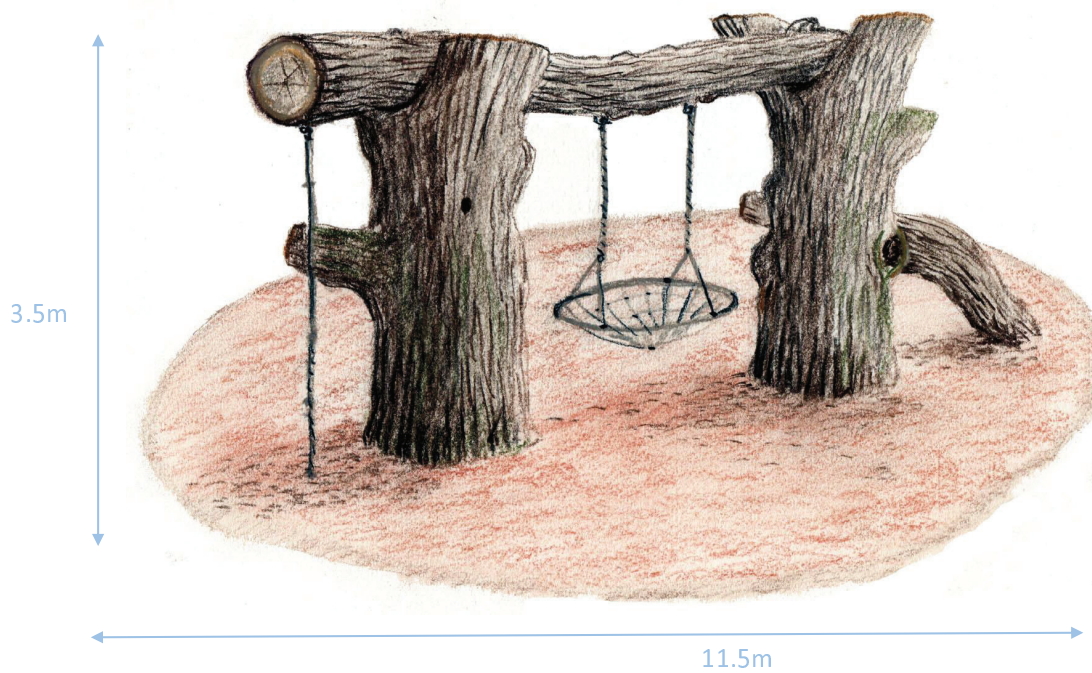

WILDWOOD UK

Wildwood swing and rope

Notes

A challenging tree climb with a nest swing and a vertical rope climb/descend.

Note: sizes are approximate and flexible according to the client's needs/preference.

©Copyright Wildwood UK Ltd 2017

WILDWOOD UK

Wildwood Hammock

Notes

A challenging tree climb to access a relaxing swinging net hammock.

Note: sizes are approximate and flexible according to the client's needs/preference.

©Copyright Wildwood UK Ltd 2017

WILDWOOD UK

Wildwood Den with ropes

Notes

A Wildwood Den incorporating multiple tree climbing opportunities, rope scramble, vertical rope climb for ascending and descending and a rope bridge. The outer edge of the impact surface could include muddy puddle areas that are great for toddlers to splash in with wellies after wet weather. Log seating is provided around the perimeter.

Note: sizes are approximate and flexible according to the client's needs/preference.

WILDWOOD UK

Wildwood Trail with rope swing

4m

20m

Notes

A wildwood trail design with exciting climbs and a rope swing /jump experience.