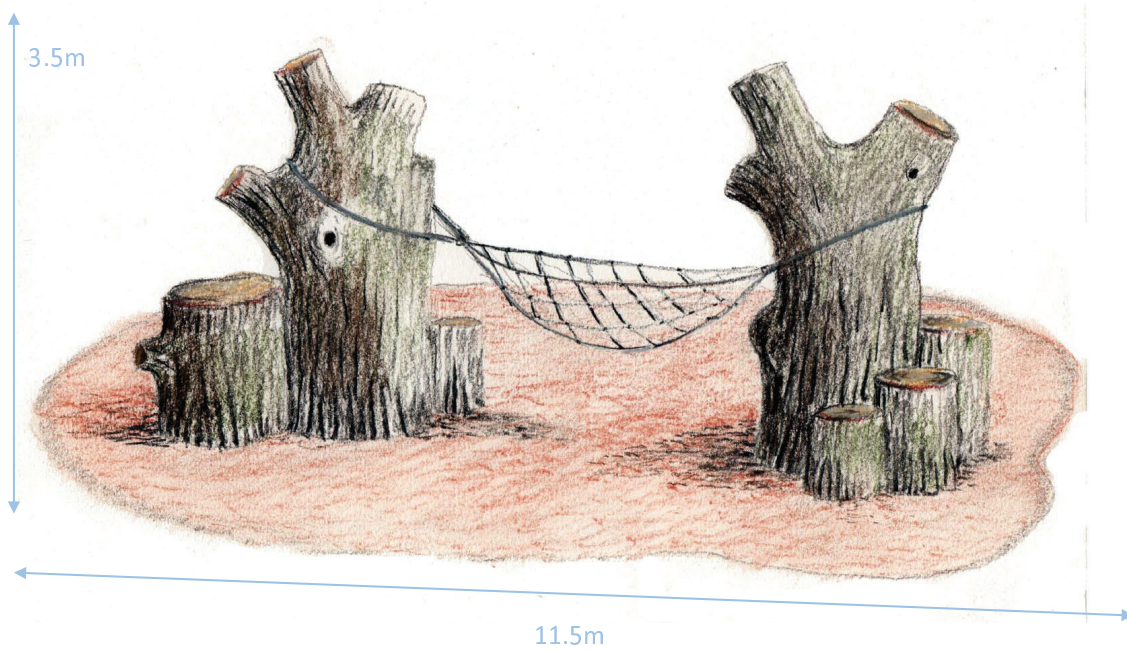

WILDWOOD UK

Wildwood swing and rope

Notes

A challenging tree climb with a nest swing and a vertical rope climb/descend.

Note: sizes are approximate and flexible according to the client's needs/preference.

©Copyright Wildwood UK Ltd 2017

WILDWOOD UK

Wildwood Hammock

Notes

A challenging tree climb to access a relaxing swinging net hammock.

Note: sizes are approximate and flexible according to the client's needs/preference.

©Copyright Wildwood UK Ltd 2017

WILDWOOD UK

Wildwood Den with ropes

Notes

A Wildwood Den incorporating multiple tree climbing opportunities, rope scramble, vertical rope climb for ascending and descending and a rope bridge. The outer edge of the impact surface could include muddy puddle areas that are great for toddlers to splash in with wellies after wet weather. Log seating is provided around the perimeter.

Note: sizes are approximate and flexible according to the client's needs/preference.

WILDWOOD UK

Wildwood Trail with rope swing

4m

20m

Notes

A wildwood trail design with exciting climbs and a rope swing /jump experience.