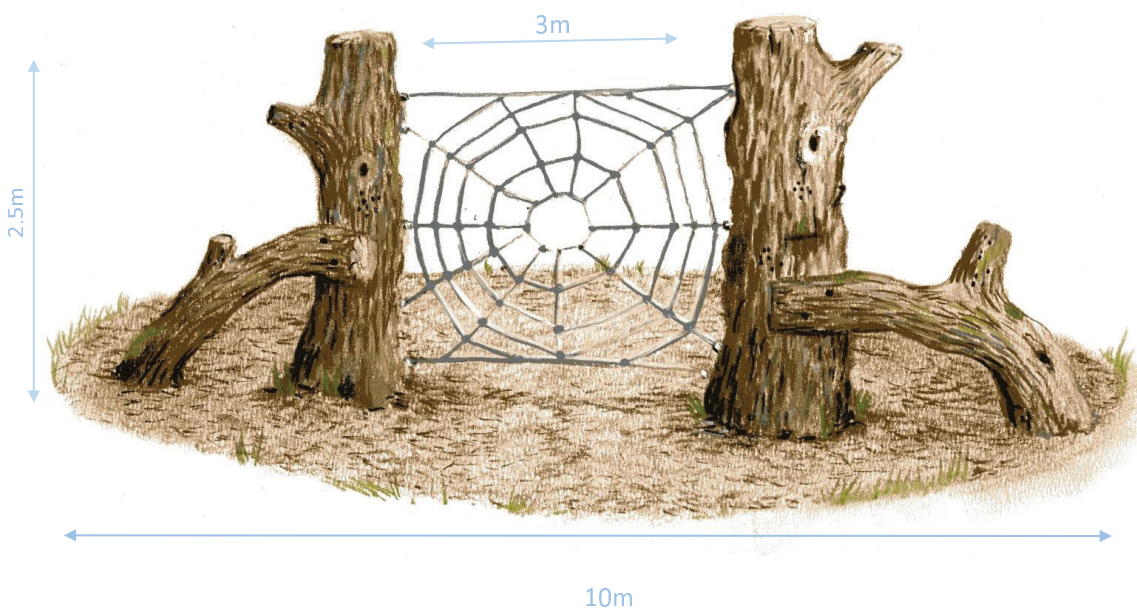

WILDWOOD UK

Wildwood swing and rope

Notes

A challenging tree climb with a nest swing and a vertical rope climb/descend.

Note: sizes are approximate and flexible according to the client's needs/preference.

©Copyright Wildwood UK Ltd 2017

WILDWOOD UK

Wildwood Den with ropes

Notes

A Wildwood Den incorporating multiple tree climbing opportunities, rope scramble, vertical rope climb for ascending and descending and a rope bridge. The outer edge of the impact surface could include muddy puddle areas that are great for toddlers to splash in with wellies after wet weather. Log seating is provided around the perimeter.

Note: sizes are approximate and flexible according to the client's needs/preference.

WILDWOOD UK

Wildwood Trail with rope swing

4m

20m

Notes

A wildwood trail design with exciting climbs and a rope swing /jump experience.

Note: sizes are approximate and flexible according to the client's needs/preference.

©Copyright Wildwood UK Ltd 2017

WILDWOOD UK

Wildwood Spiderweb

Notes

An upright, difficult tree climb and an opportunity to be a spider climbing across a rope web.