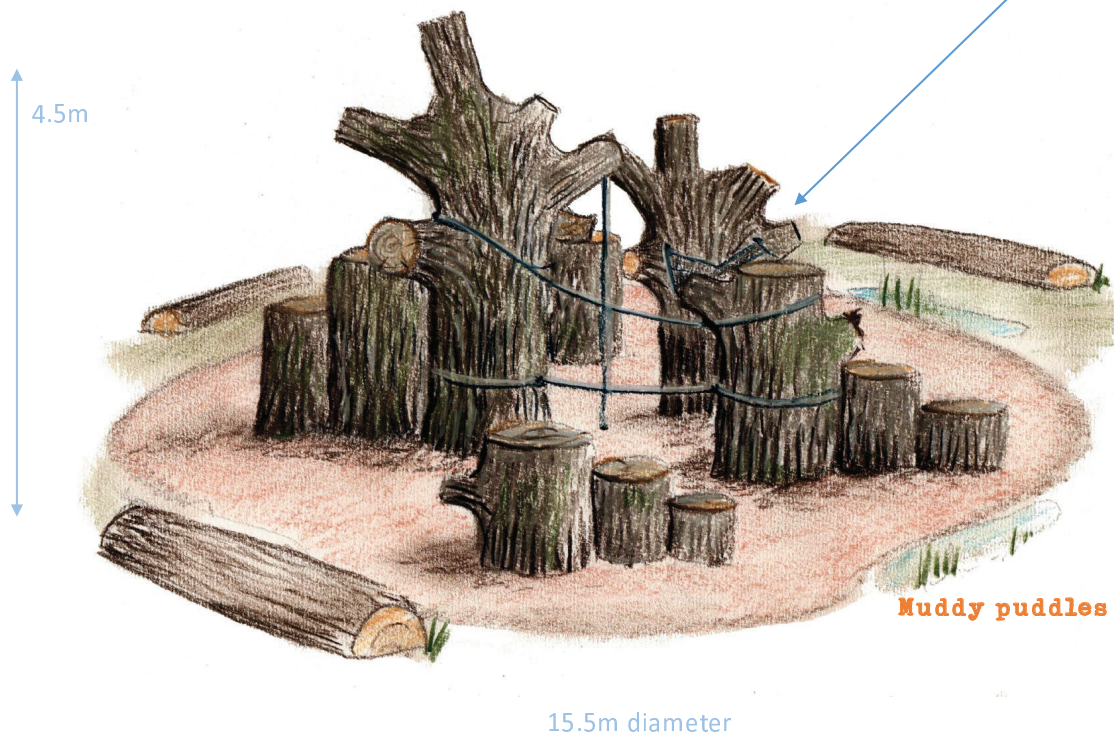

WILDWOOD UK

Wildwood swing and rope

Notes

A challenging tree climb with a nest swing and a vertical rope climb/descend.

Note: sizes are approximate and flexible according to the client's needs/preference.

©Copyright Wildwood UK Ltd 2017

WILDWOOD UK

Wildwood Hammock

Notes

A challenging tree climb to access a relaxing swinging net hammock.

Note: sizes are approximate and flexible according to the client's needs/preference.

©Copyright Wildwood UK Ltd 2017

WILDWOOD UK

Wildwood Den with ropes

Notes

A Wildwood Den incorporating multiple tree climbing opportunities, rope scramble, vertical rope climb for ascending and descending and a rope bridge. The outer edge of the impact surface could include muddy puddle areas that are great for toddlers to splash in with wellies after wet weather. Log seating is provided around the perimeter.

Note: sizes are approximate and flexible according to the client's needs/preference.

WILDWOOD UK

Wildwood Trail with rope swing

4m

20m

Notes

A wildwood trail design with exciting climbs and a rope swing /jump experience.