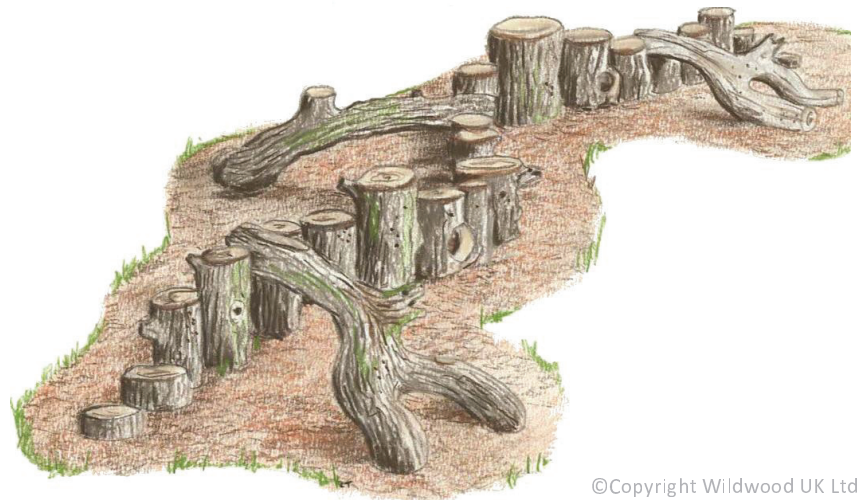

WILDWOOD UK

Wildwood swing and rope

Notes

A challenging tree climb with a nest swing and a vertical rope climb/descend.

Note: sizes are approximate and flexible according to the client's needs/preference.

©Copyright Wildwood UK Ltd 2017

WILDWOOD UK

Wildwood Den with ropes

Notes

A Wildwood Den incorporating multiple tree climbing opportunities, rope scramble, vertical rope climb for ascending and descending and a rope bridge. The outer edge of the impact surface could include muddy puddle areas that are great for toddlers to splash in with wellies after wet weather. Log seating is provided around the perimeter.

Note: sizes are approximate and flexible according to the client's needs/preference.

©Copyright Wildwood UK Ltd 2017

WILDWOOD UK

Wildwood Trail Examples

Notes

The trail designs offer a linear climbing/scramble experience and can be as long as short as necessary.

Note: sizes are approximate and flexible according to the client's needs/preference.

WILDWOOD UK

Wildwood Trail with rope swing

4m

20m

Notes

A wildwood trail design with exciting climbs and a rope swing /jump experience.