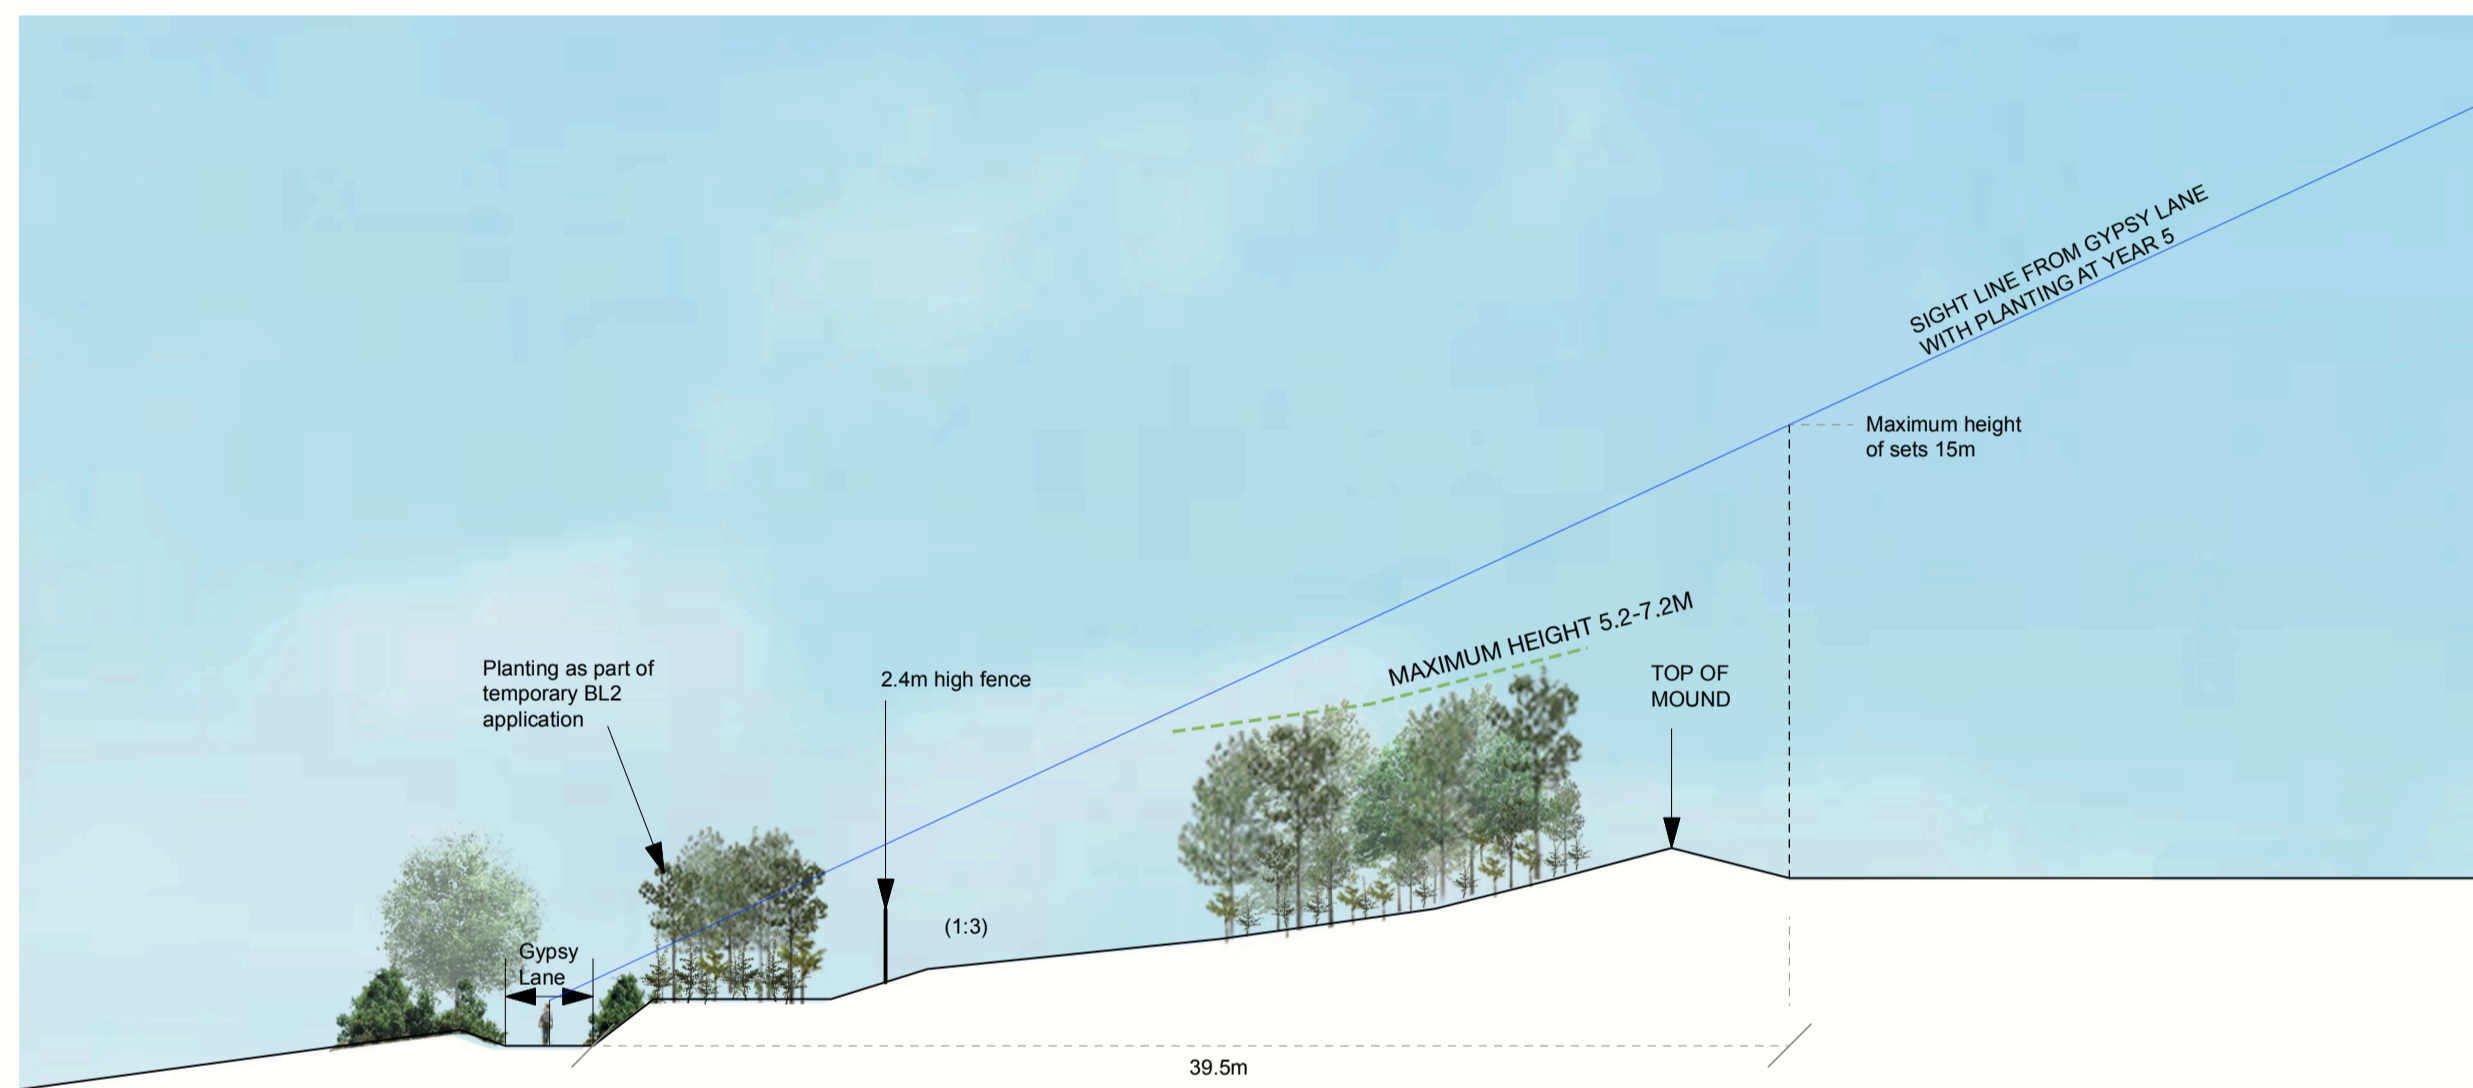

Section A-A - Year 1

Section A-A - Year 5

Section A-A - Year 10

Location Plan

Existing View - winter

At Completion - winter

Year 5 - winter

Year 10 - winter

View south along Gadeside towards new roundabout and pedestrian bridge - planting at 5 to 7 years

View west from Ashfields junction towards car park - planting at 5 to 7 years

View west across new roundabout to Studio entrance - planting at 5 to 7 years