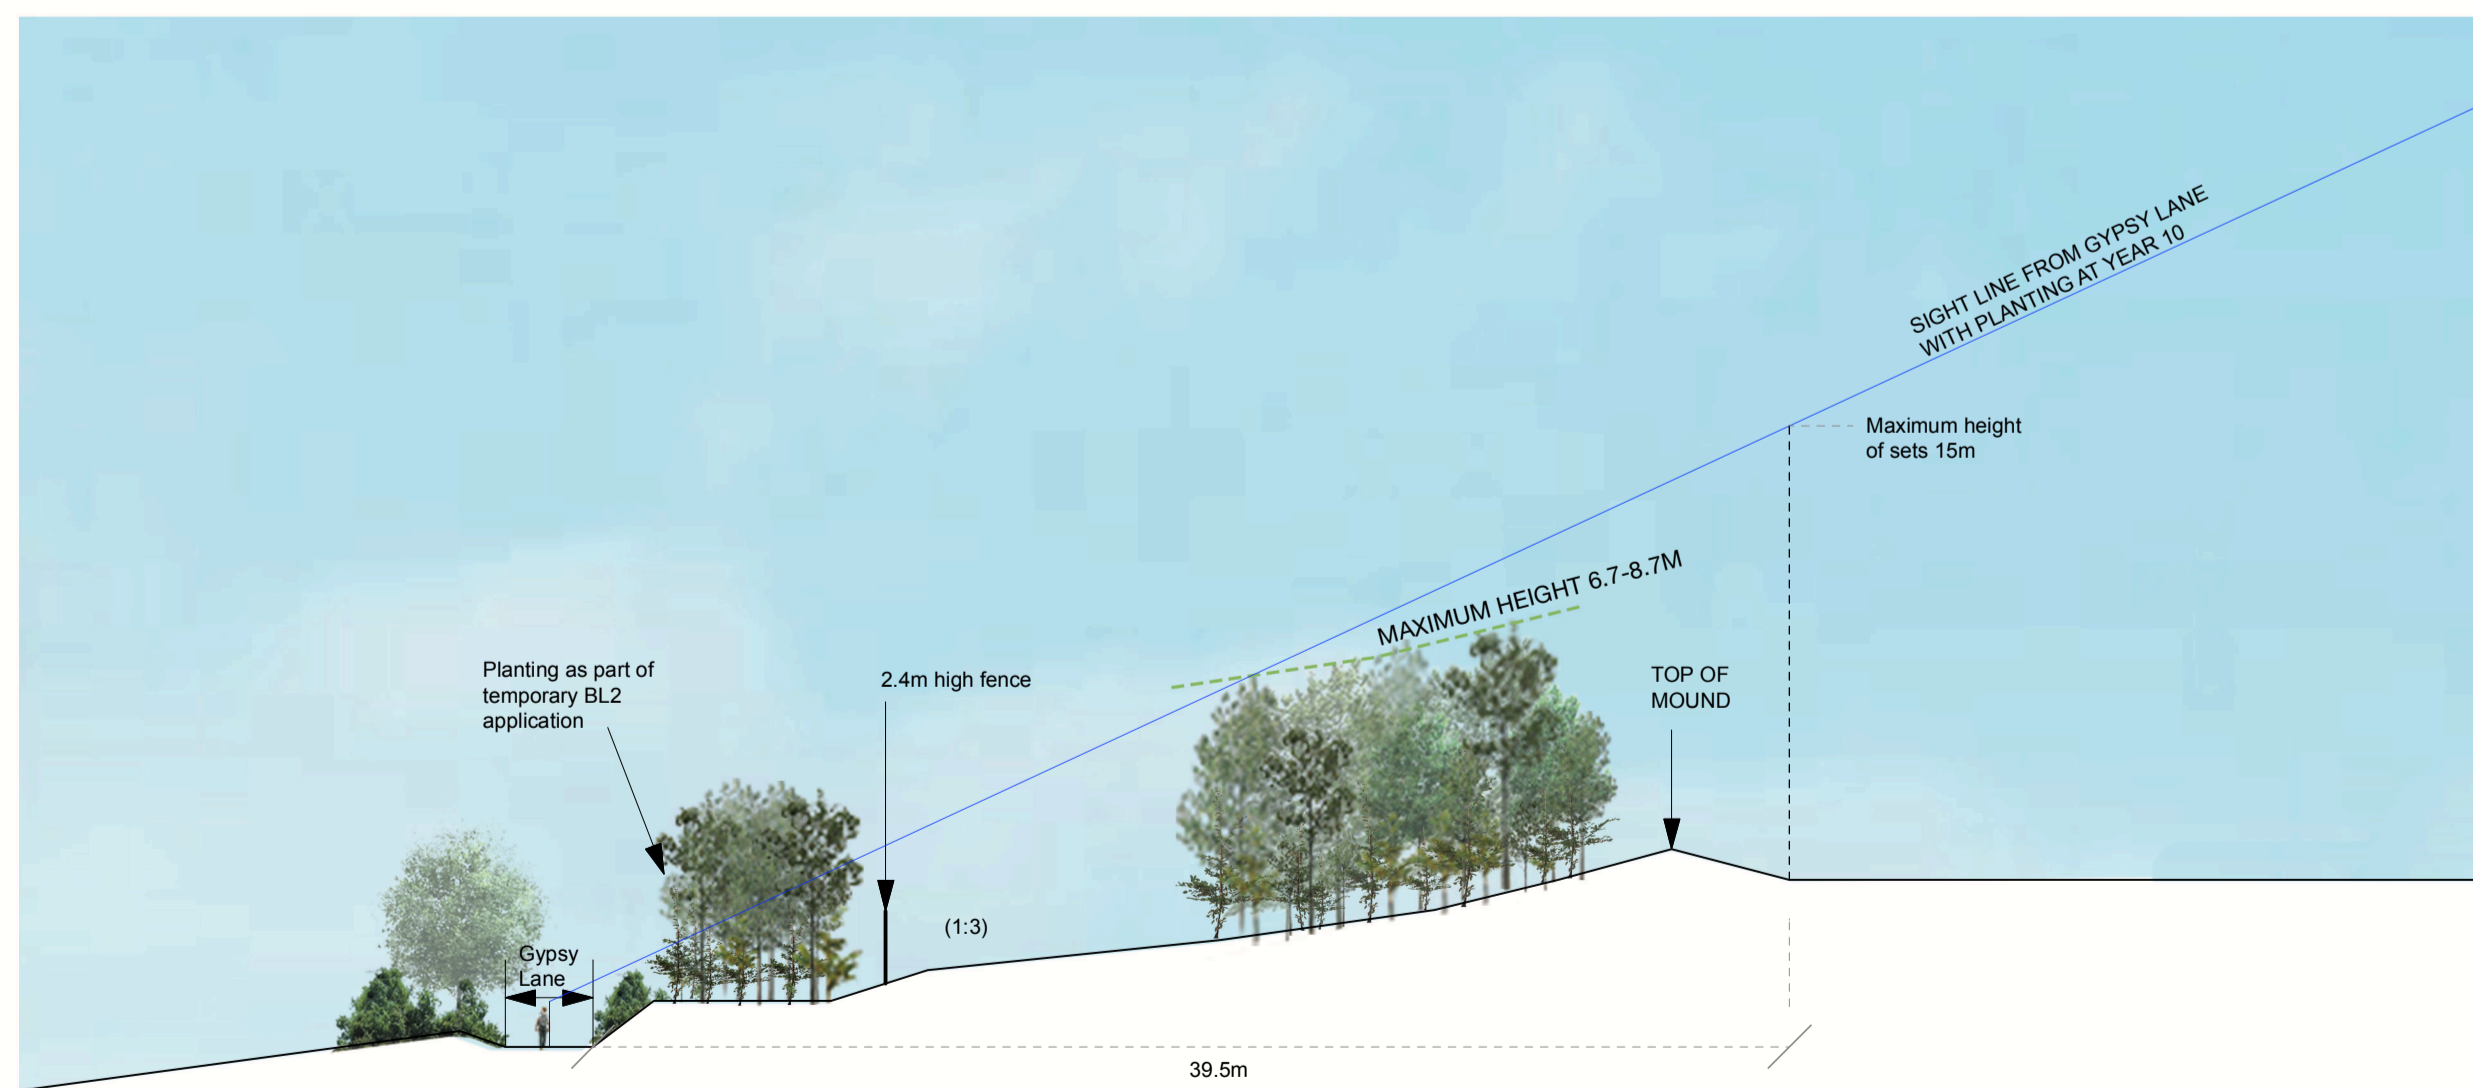

Section A-A - Year 1

Section A-A - Year 5

Section A-A - Year 10

Location Plan

Existing View - winter

At Completion - winter

Year 5 - winter

Year 10 - winter

View south along Gadeside towards new roundabout and pedestrian bridge - planting at 5 to 7 years

View west from Ashfields junction towards car park - planting at 5 to 7 years

View west across new roundabout to Studio entrance - planting at 5 to 7 years